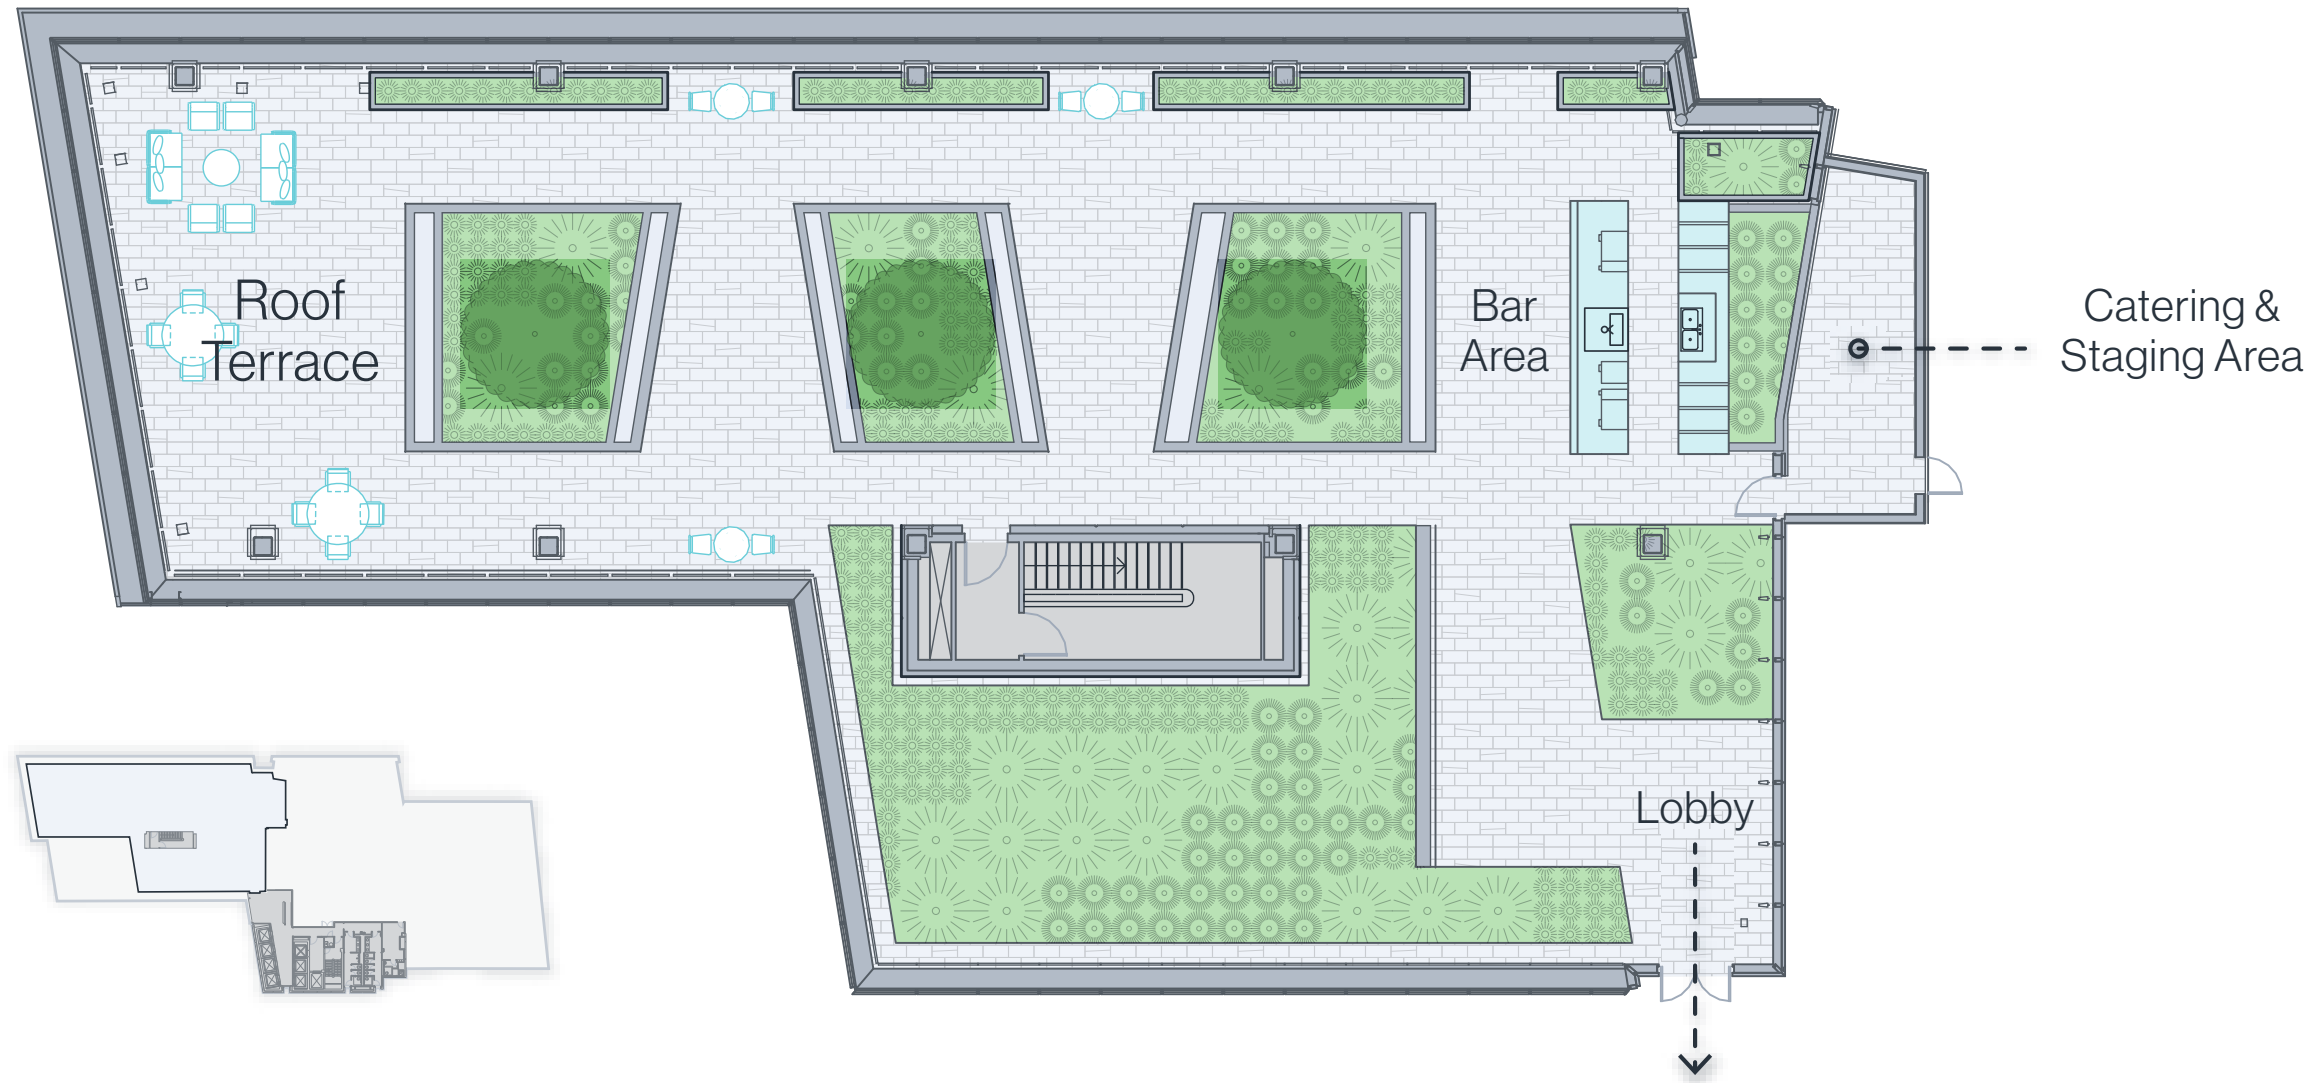

ROOFTOP TERRACE

10,000 SF

outdoor entertaining and event space

Catering kitchen

equipped with full bar

Exterior lounge

lush seasonal plantings

360-degree views

overlooking DC and downtown Bethesda

WiFi connectivity

work from anywhere

CONTACT US

7373 WISCONSIN AVENUE, BETHESDA, MD 20814

Keith Foery

301.896.9028
keith.foery@
transwestern.com

Phil McCarthy

301.896.9011
keith.foery@
transwestern.com

Mark Boyce

301.896.9090
keith.foery@
transwestern.com

Karla Rivera

301.896.9016
keith.foery@
transwestern.com

Chris Coccaro

301.896.9003
keith.foery@
transwestern.com