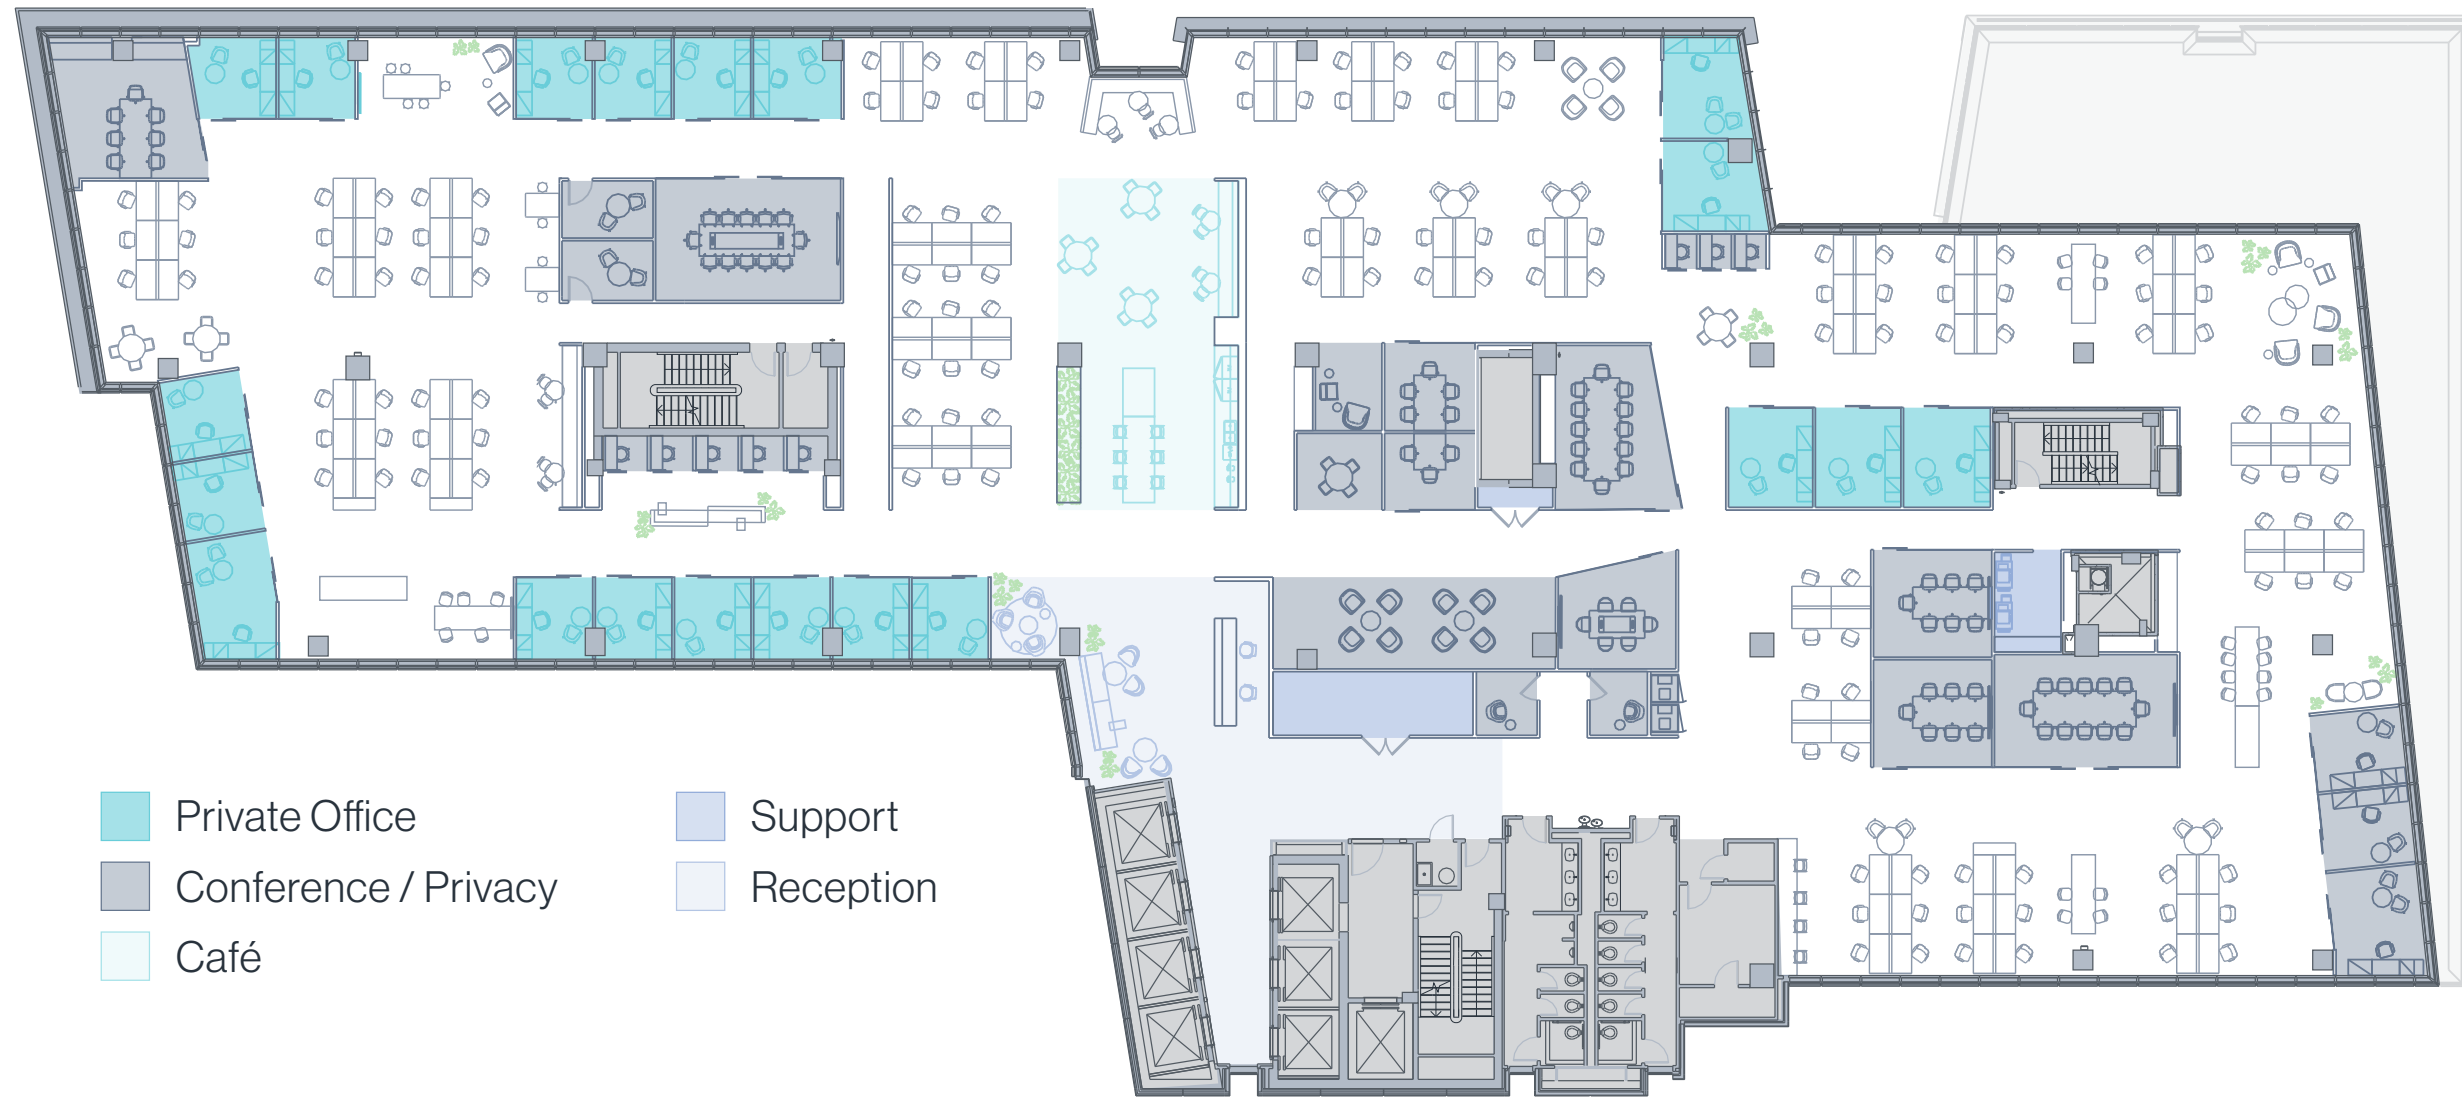

**FLOORS 20 & 21 TEST FIT
(HYBRID)**

29,080 RSF

Private Office	23	Conference / Meeting	89
Open Work Area	135	Pantry	26
Assignable seats	158	Work Collab. / Lounge	70
		Phone Room	12

- Private Office
- Support
- Conference / Privacy
- Reception
- Café