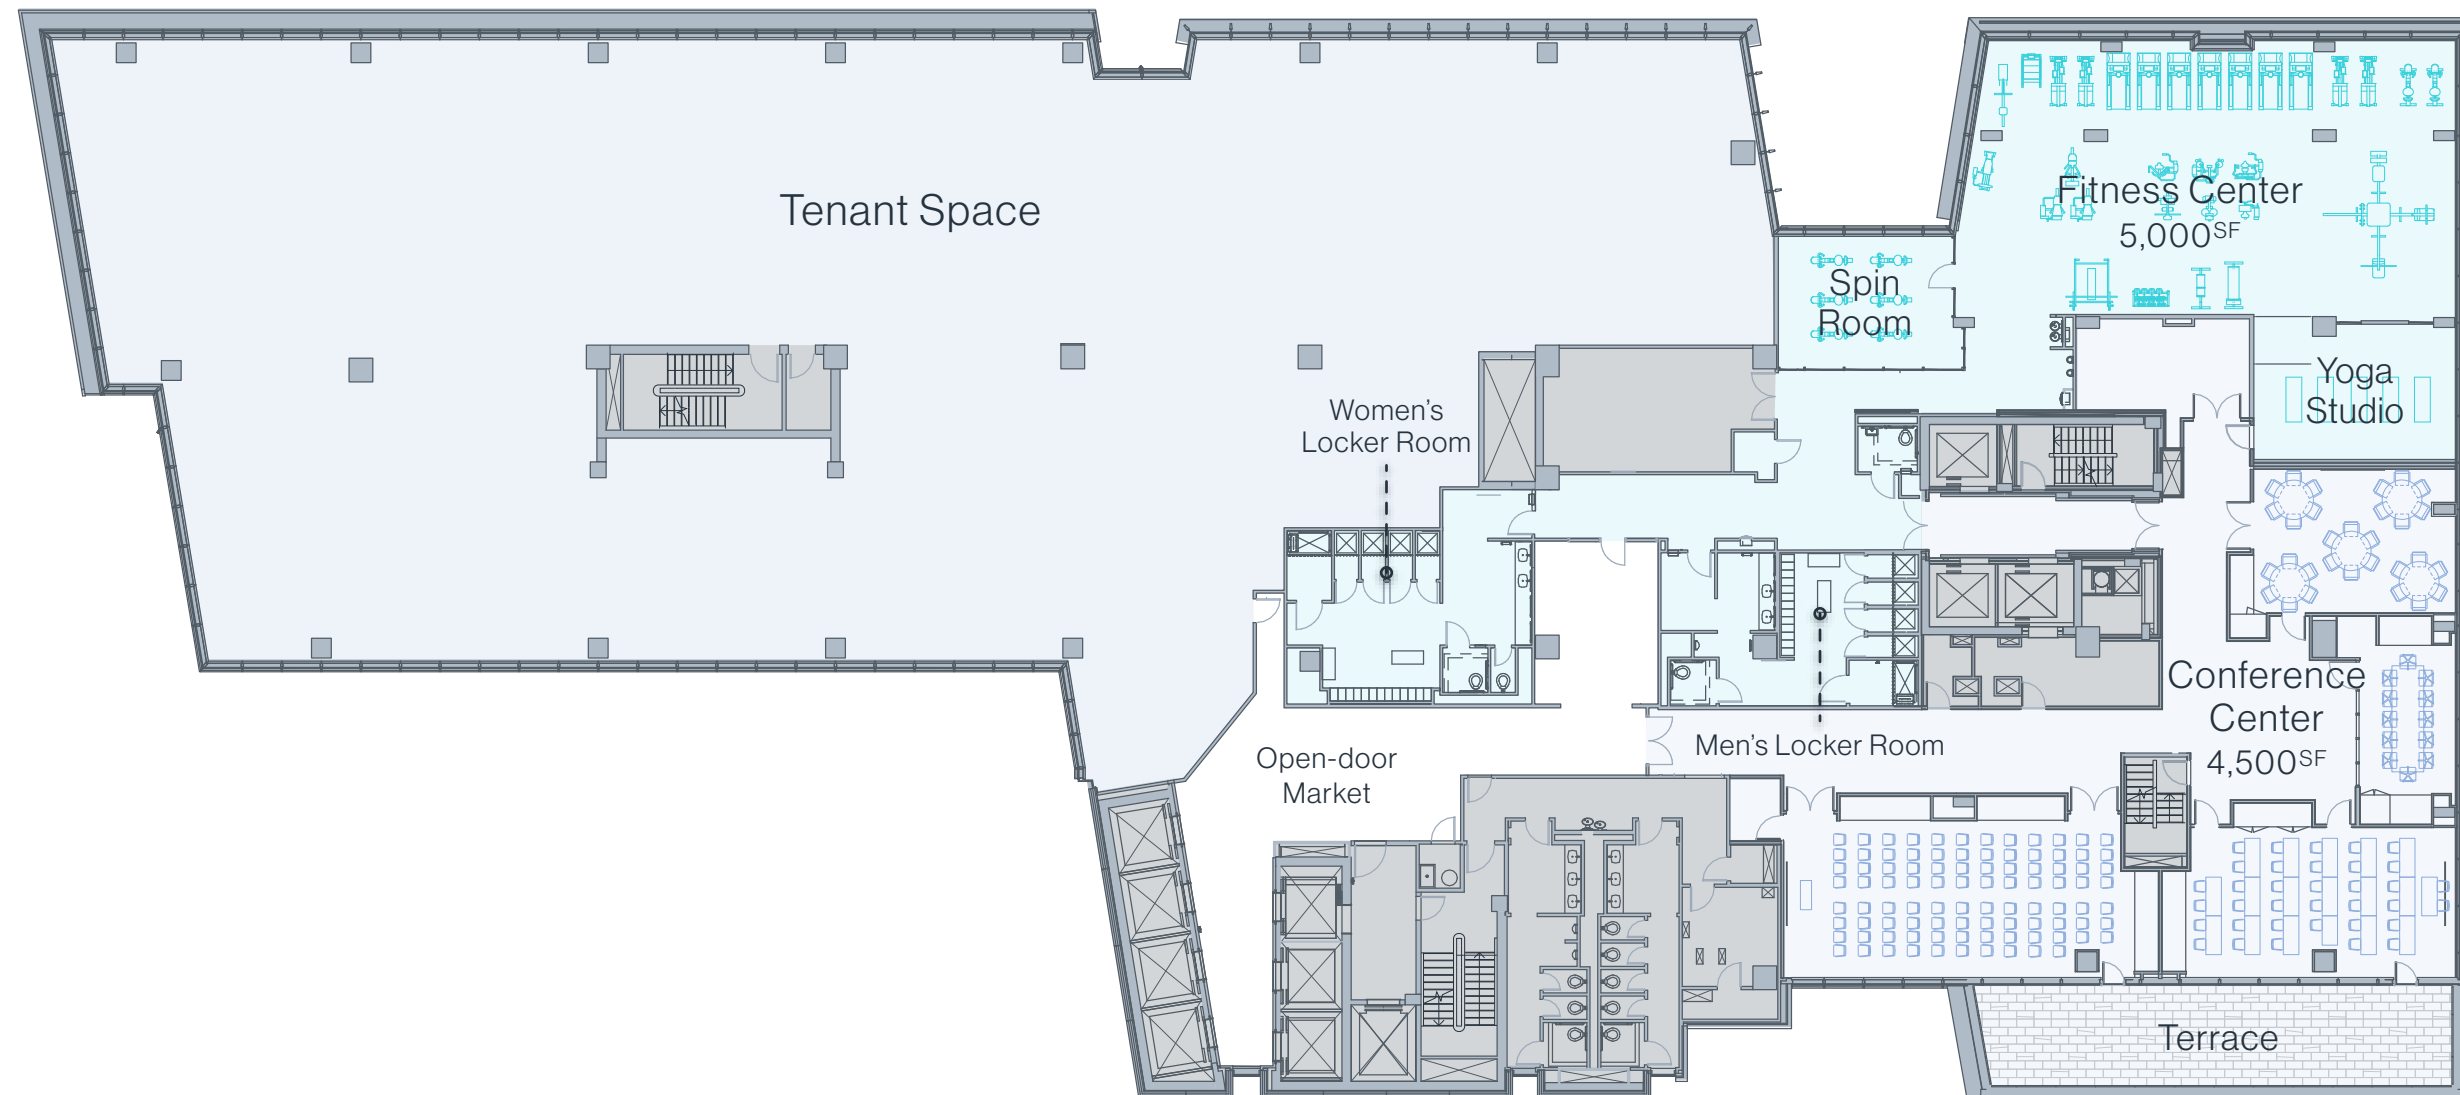

**AMENITY CENTER
(18TH FLOOR)**

5,000^{SF} fitness center

state-of-the-art equipment, spin room, yoga studio, lockers, and shower facilities

Conference center

accommodates up to 200 people between 4 conference rooms

Adjoining terrace

from conference space with remarkable views of DC and downtown Bethesda

CONTACT US

7373 WISCONSIN AVENUE, BETHESDA, MD 20814

Keith Foery

301.896.9028
keith.foery@
transwestern.com

Phil McCarthy

301.896.9011
phil.mccarthy@
transwestern.com

Mark Boyce

301.896.9090
mark.boyce@
transwestern.com

Karla Rivera

301.896.9016
karla.rivera@
transwestern.com