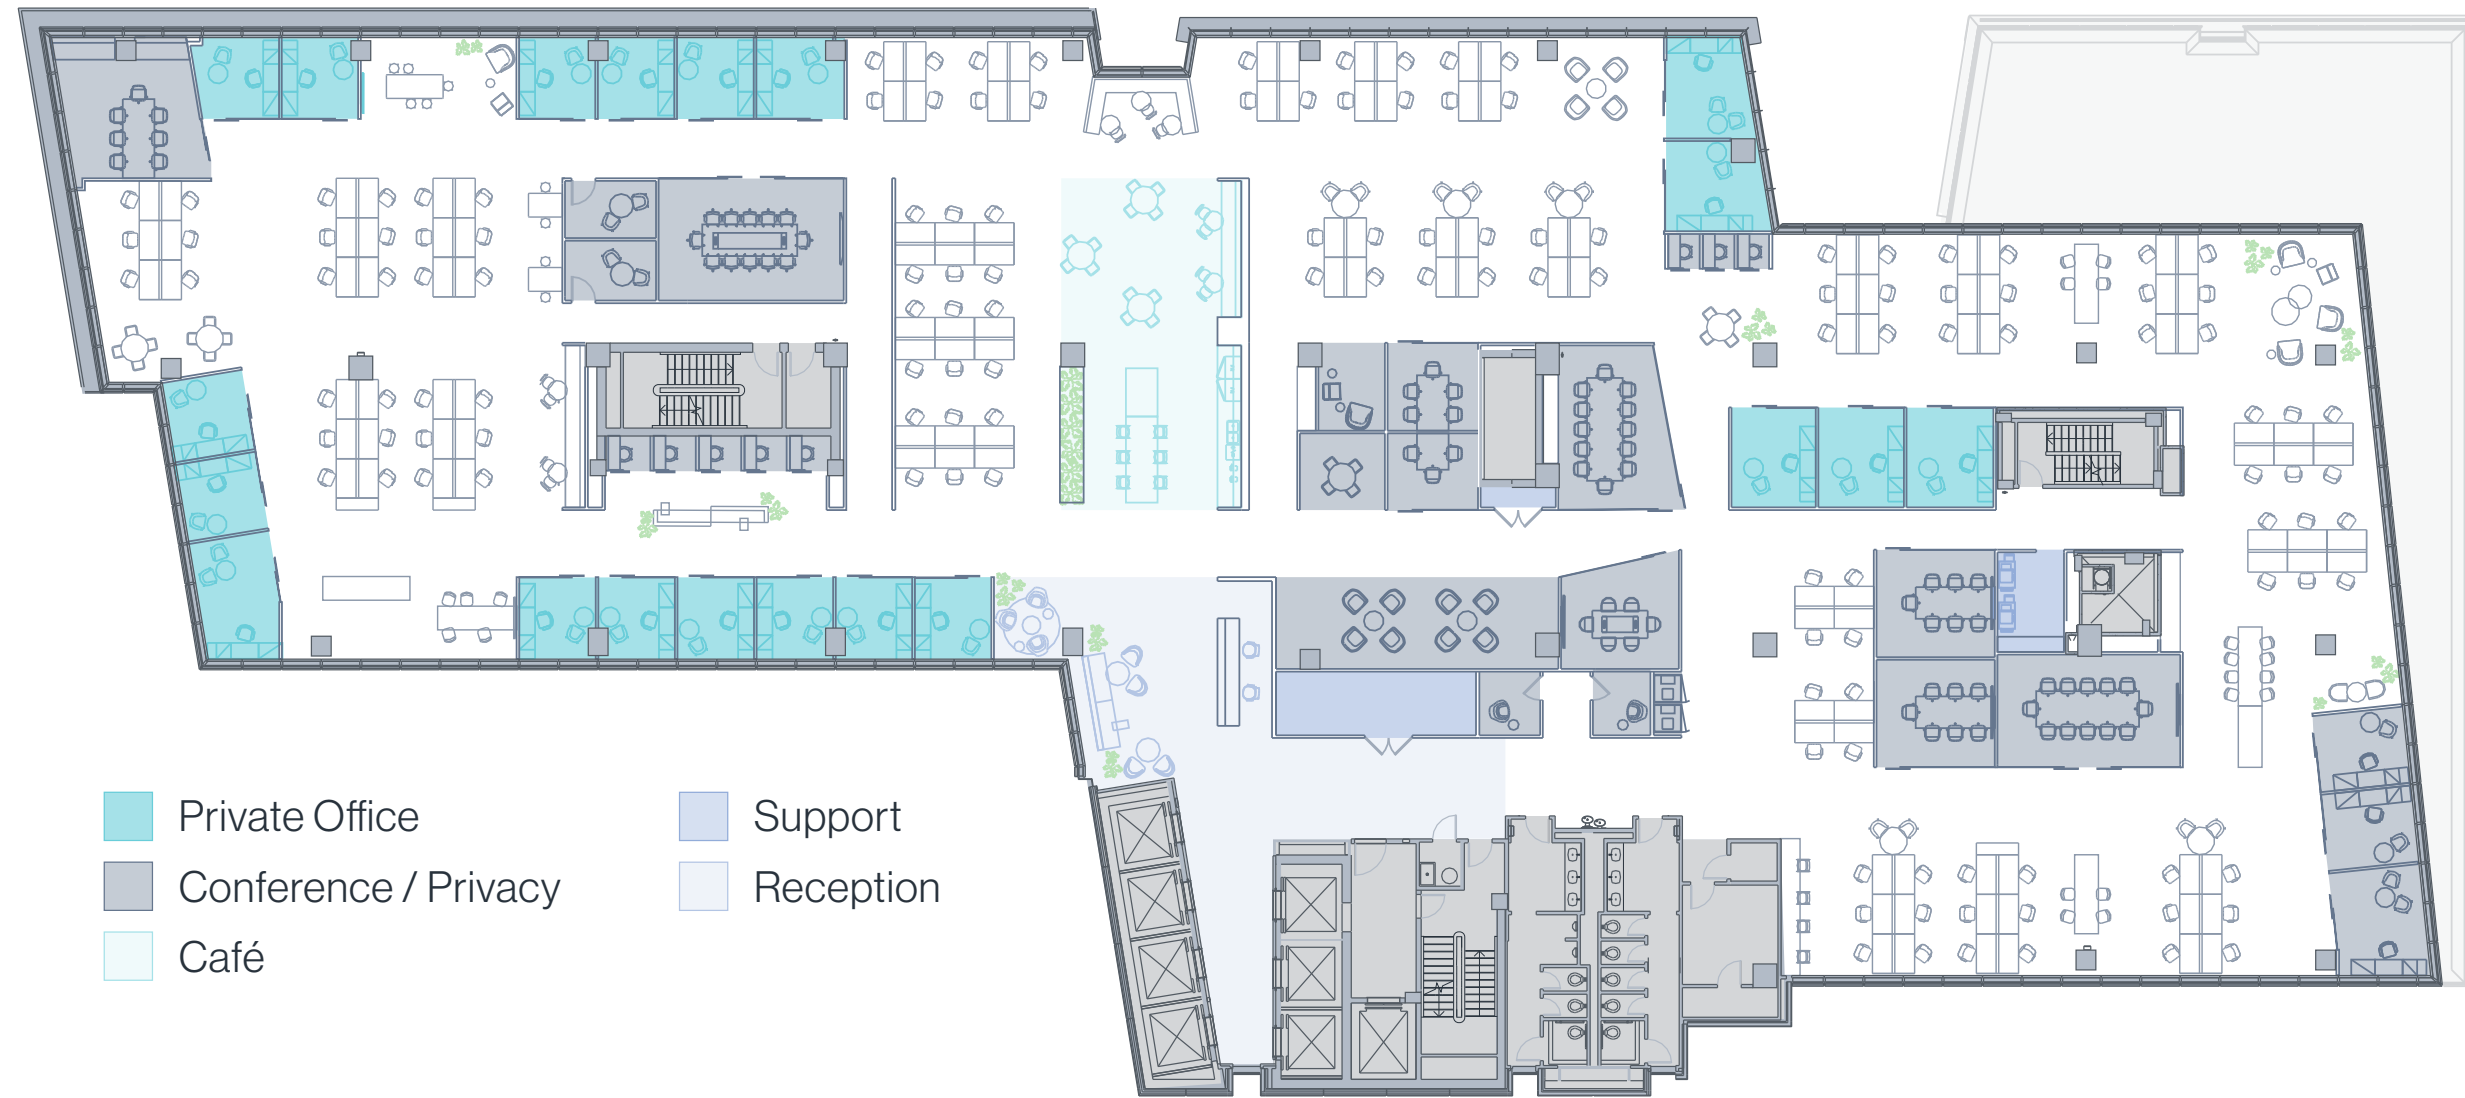

**FLOORS 20 & 21 TEST FIT
(HYBRID)**

29,080 RSF

Private Office	23	Conference / Meeting	89
Open Work Area	135	Pantry	26
Assignable seats	158	Work Collab. / Lounge	70
		Phone Room	12

- Private Office
- Support
- Conference / Privacy
- Reception
- Café