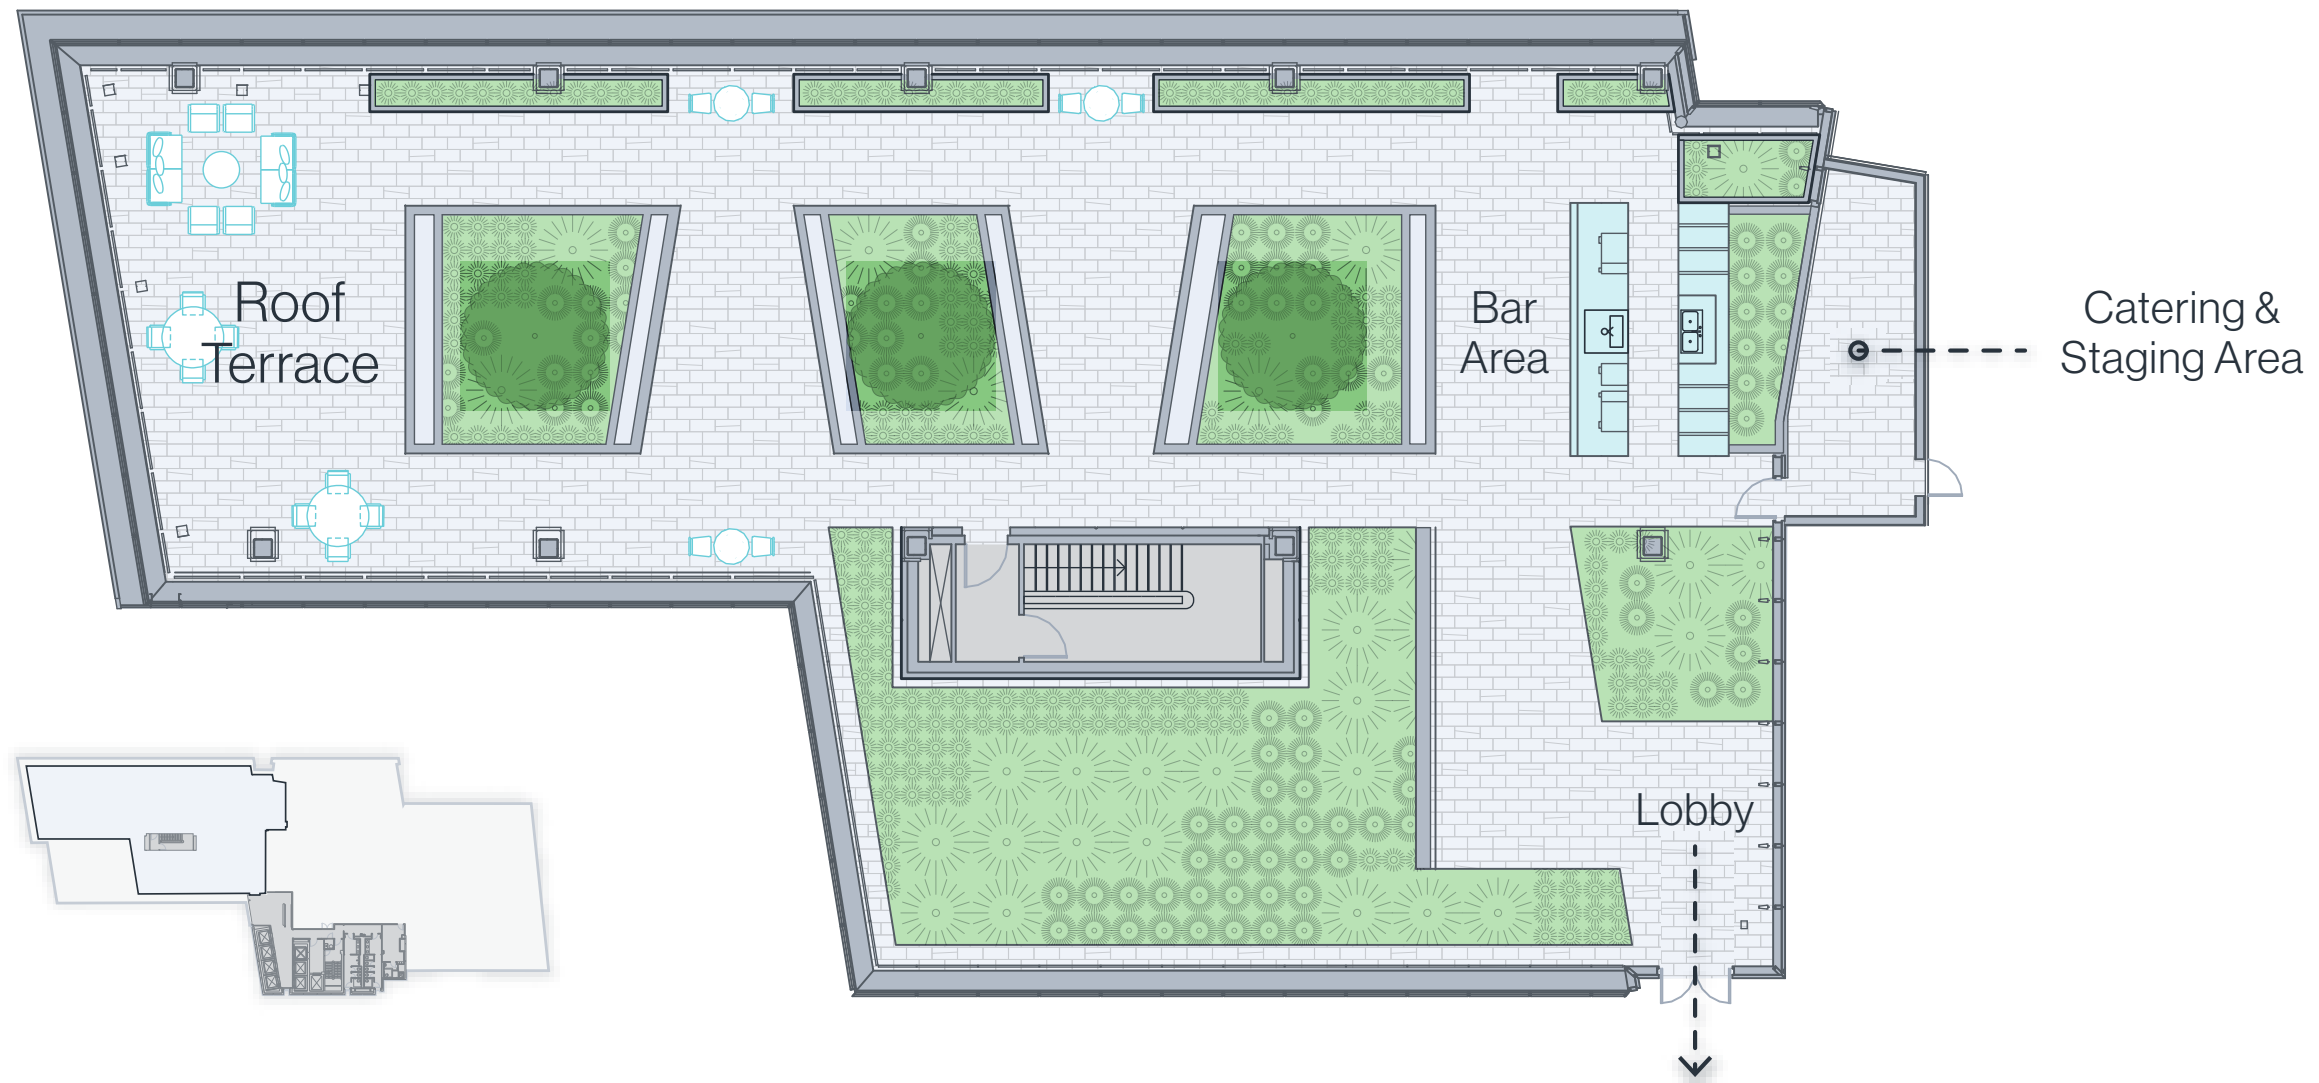

ROOFTOP TERRACE

10,000 SF

outdoor entertaining and event space

Catering kitchen

equipped with full bar

Exterior lounge

lush seasonal plantings

360-degree views

overlooking DC and downtown Bethesda

WiFi connectivity

work from anywhere

CONTACT US

7373 WISCONSIN AVENUE, BETHESDA, MD 20814

Keith Foery

301.896.9028
keith.foery@transwestern.com

Phil McCarthy

301.896.9011
phil.mccarthy@transwestern.com

Mark Boyce

301.896.9090
mark.boyce@transwestern.com

Karla Rivera

301.896.9016
karla.rivera@transwestern.com