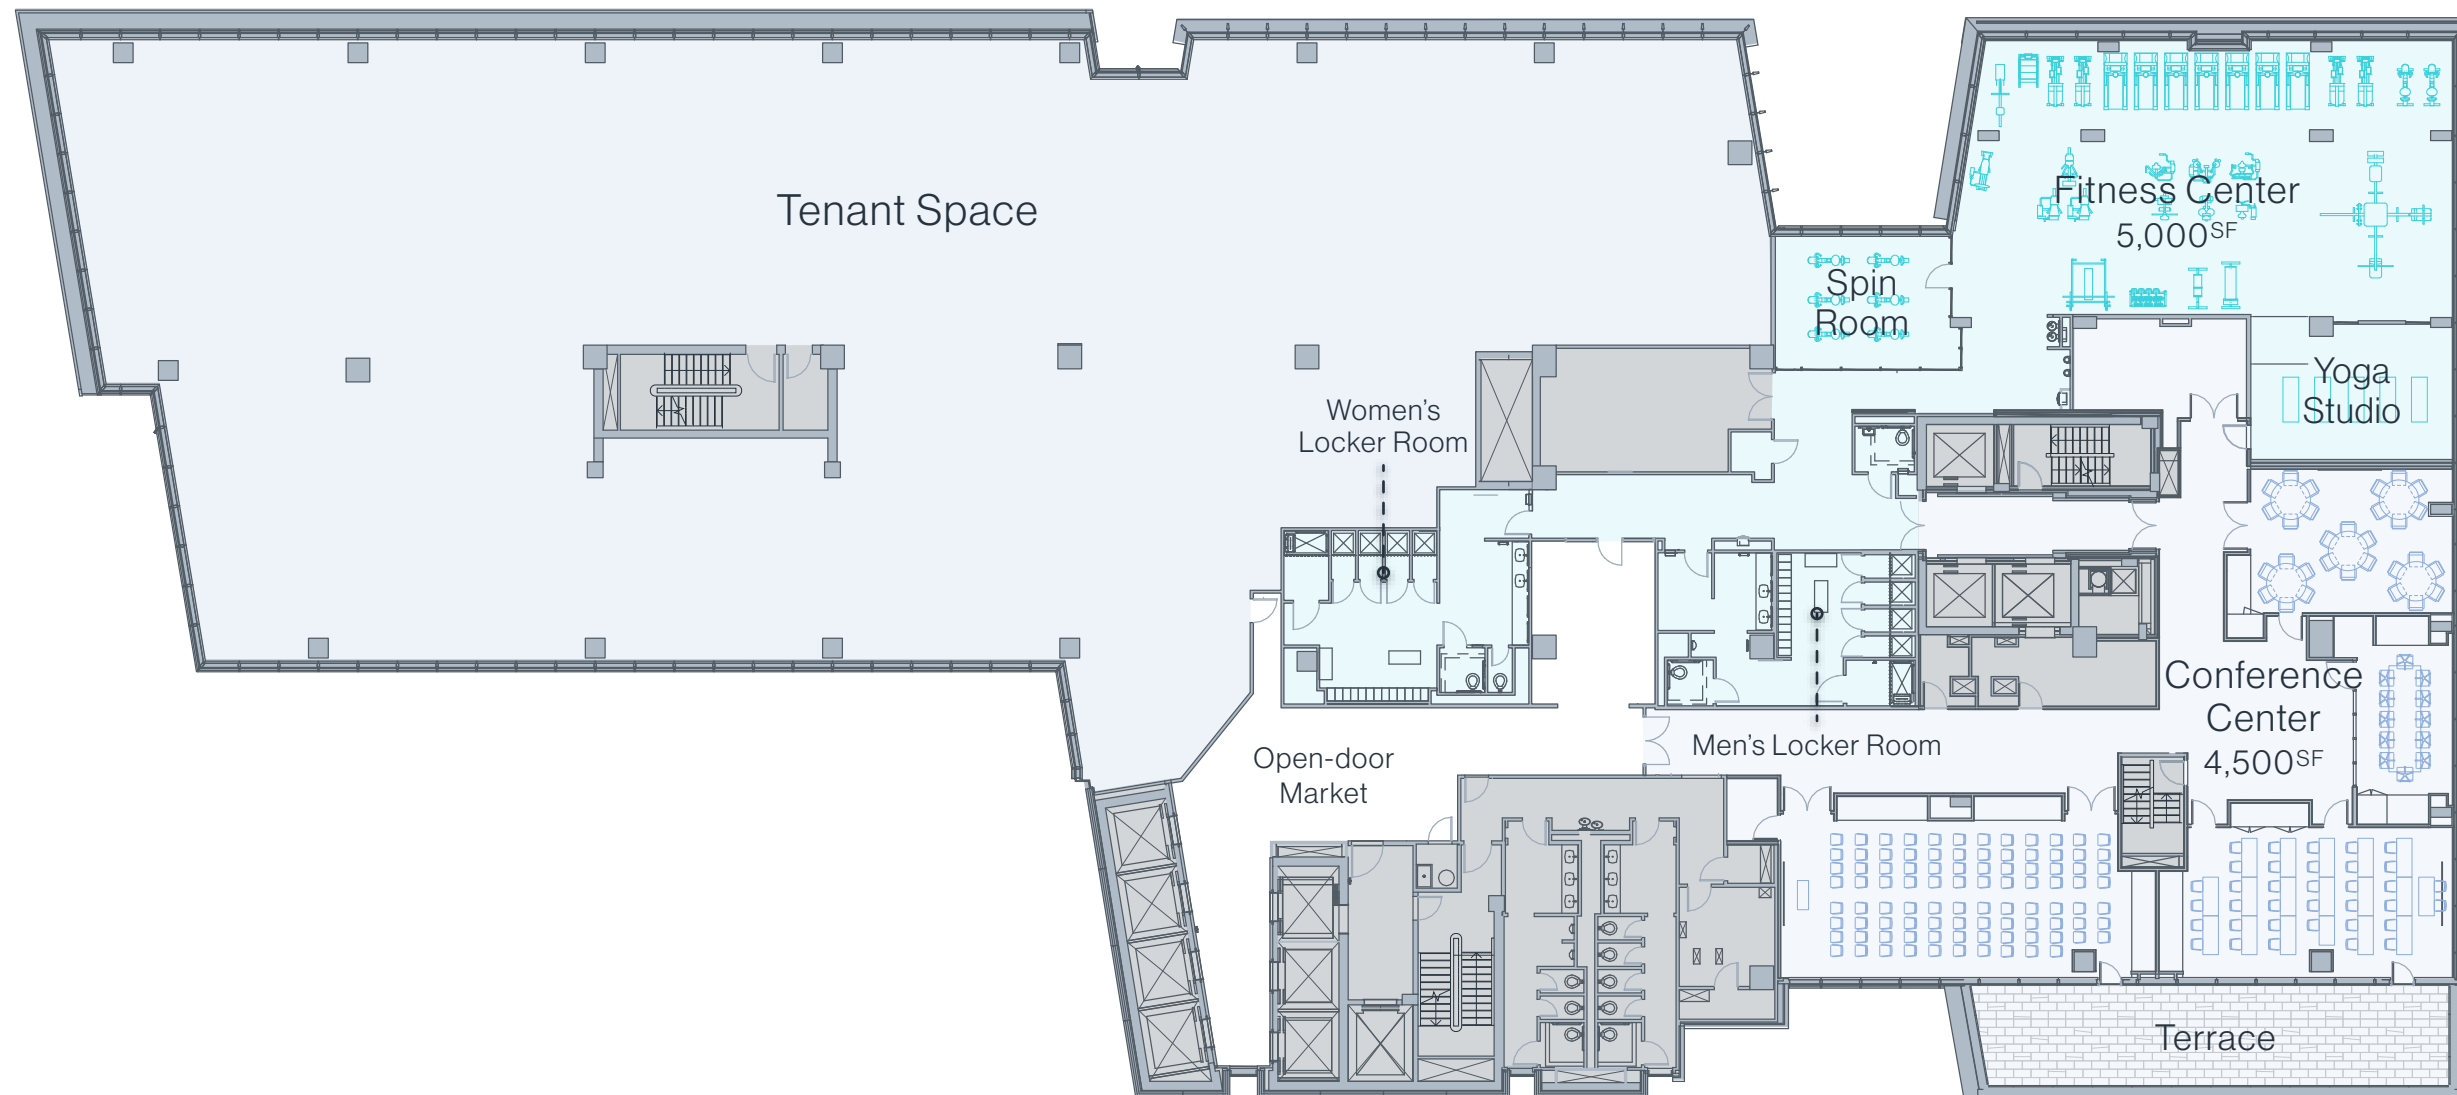

**AMENITY CENTER
(18TH FLOOR)**

5,000^{SF} fitness center

state-of-the-art equipment, spin room, yoga studio, lockers, and shower facilities

Conference center

accommodates up to 200 people between 4 conference rooms

Adjoining terrace

from conference space with remarkable views of DC and downtown Bethesda

CONTACT US

7373 WISCONSIN AVENUE, BETHESDA, MD 20814

Keith Foery

301.896.9028
keith.foery@
transwestern.com

Phil McCarthy

301.896.9011
phil.mccarthy@
transwestern.com

Mark Boyce

301.896.9090
mark.boyce@
transwestern.com

Karla Rivera

301.896.9016
karla.rivera@
transwestern.com