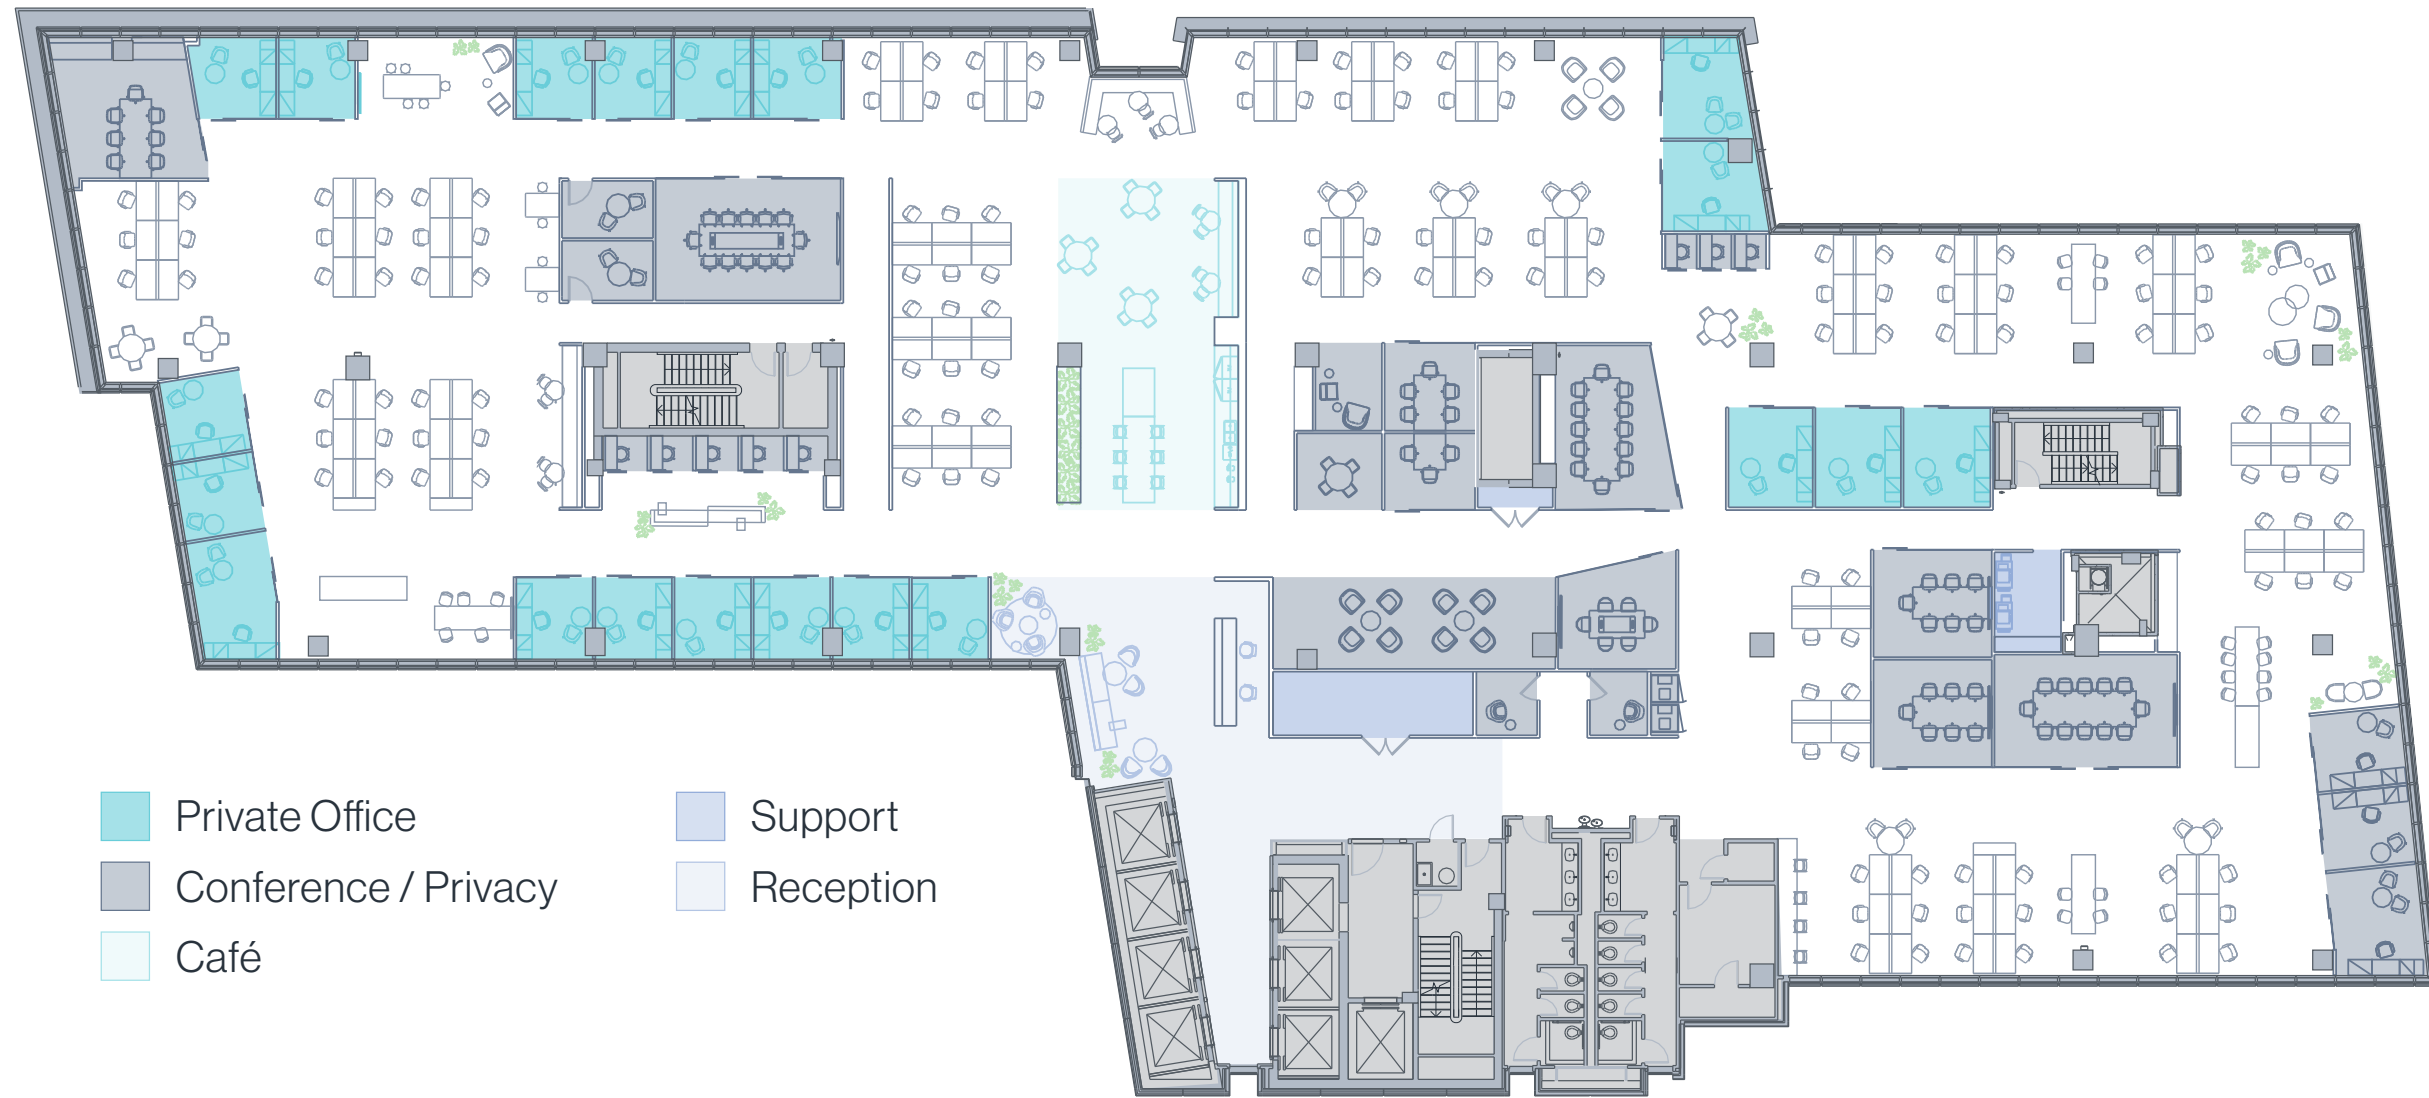

**FLOORS 20 & 21 TEST FIT  
(HYBRID)**

29,333 RSF

Private Office	<b>23</b>	Conference / Meeting	89
Open Work Area	<b>135</b>	Pantry	26
Assignable seats	<b>158</b>	Work Collab. / Lounge	70
		Phone Room	12