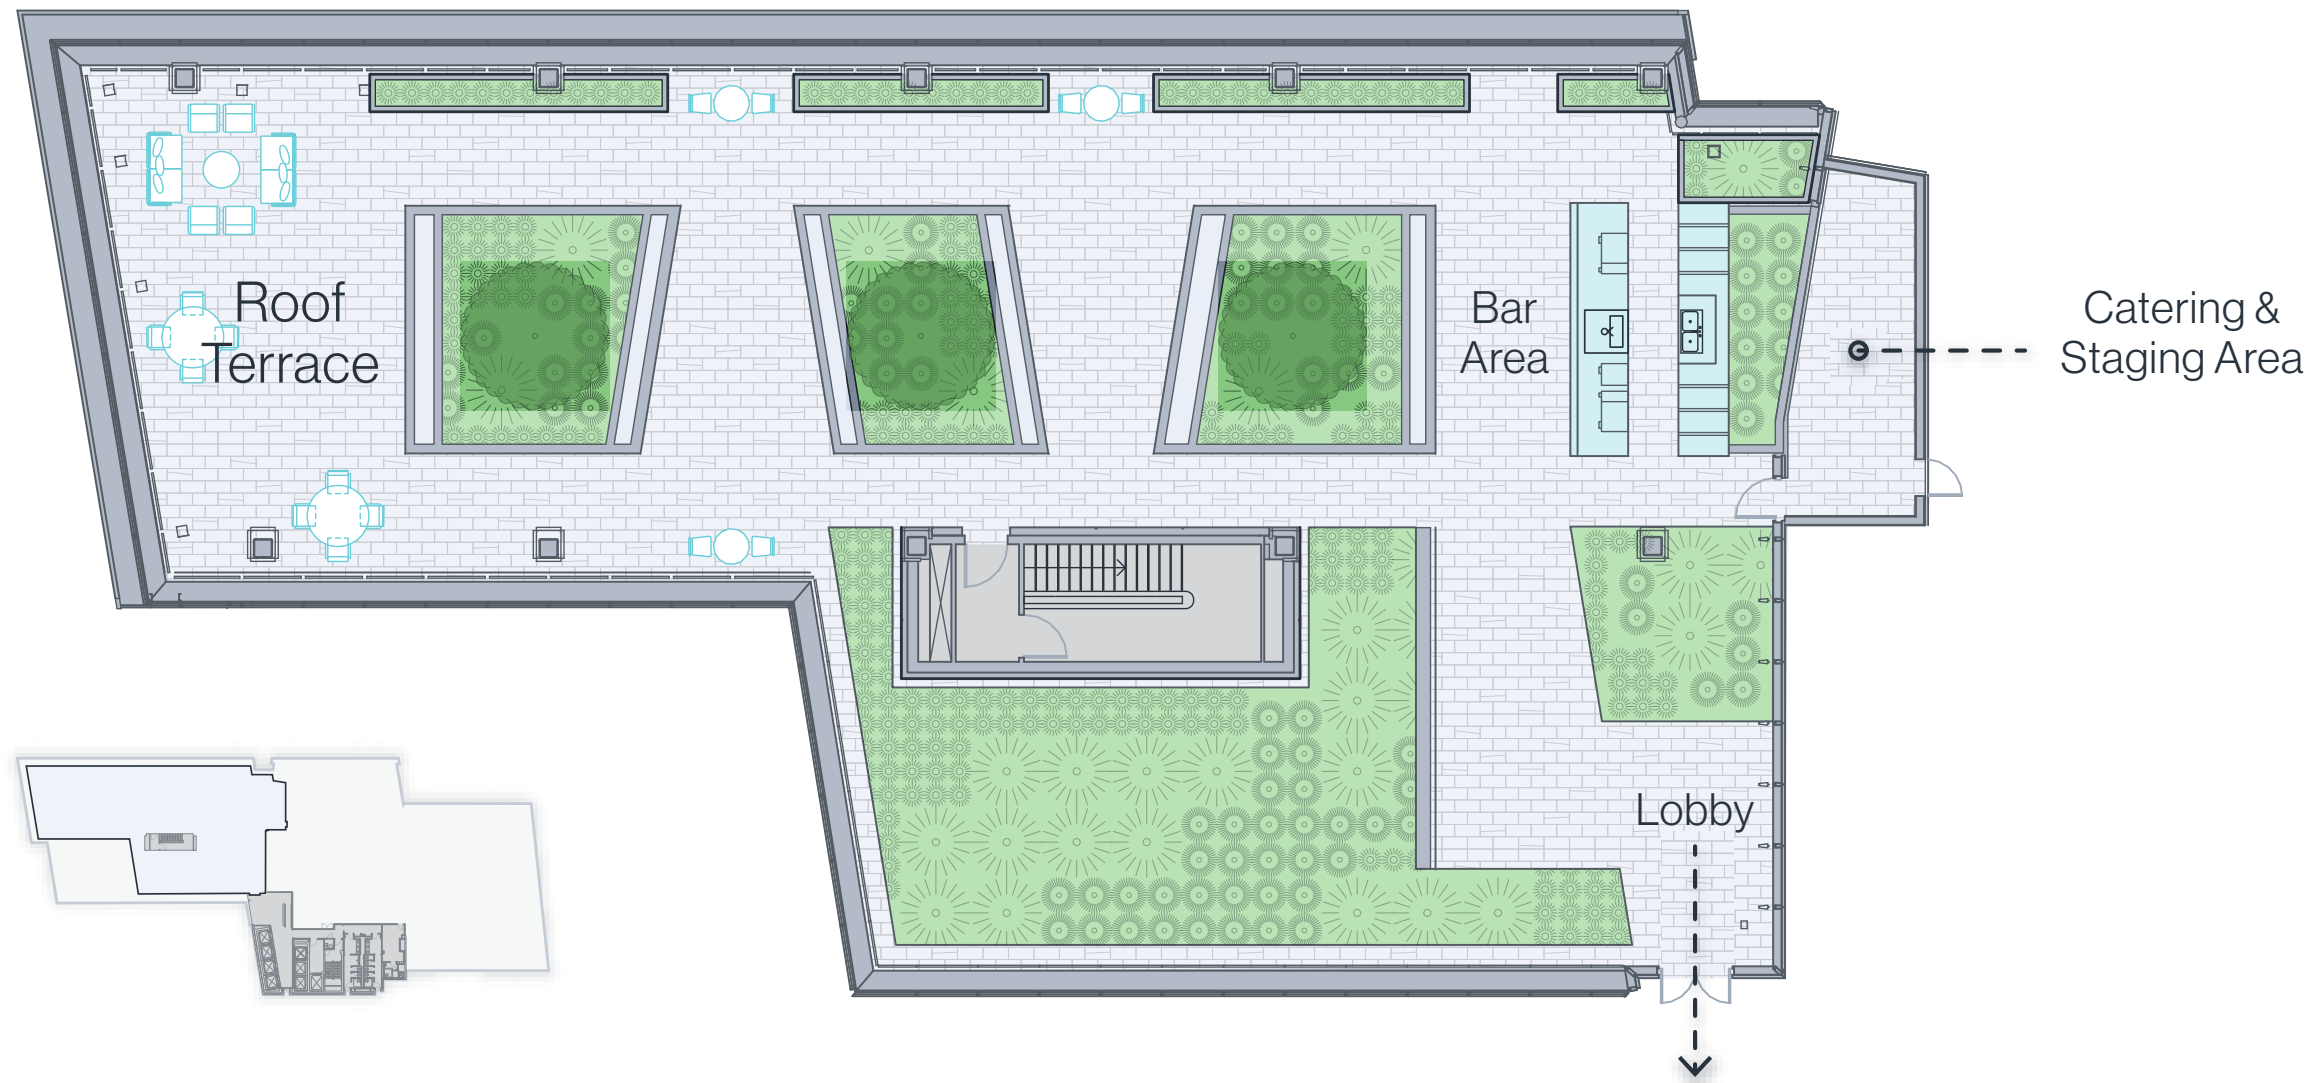

ROOFTOP TERRACE

10,000 SF

outdoor entertaining and event space

Catering kitchen

equipped with full bar

Exterior lounge

lush seasonal plantings

360-degree views

overlooking DC and downtown Bethesda

WiFi connectivity

work from anywhere

CONTACT US

7373 WISCONSIN AVENUE, BETHESDA, MD 20814

Keith Foery

301.896.9028
keith.foery@
transwestern.com

Phil McCarthy

301.896.9011
phil.mccarthy@
transwestern.com

Mark Boyce

301.896.9090
mark.boyce@
transwestern.com

Karla Rivera

301.896.9016
karla.rivera@
transwestern.com