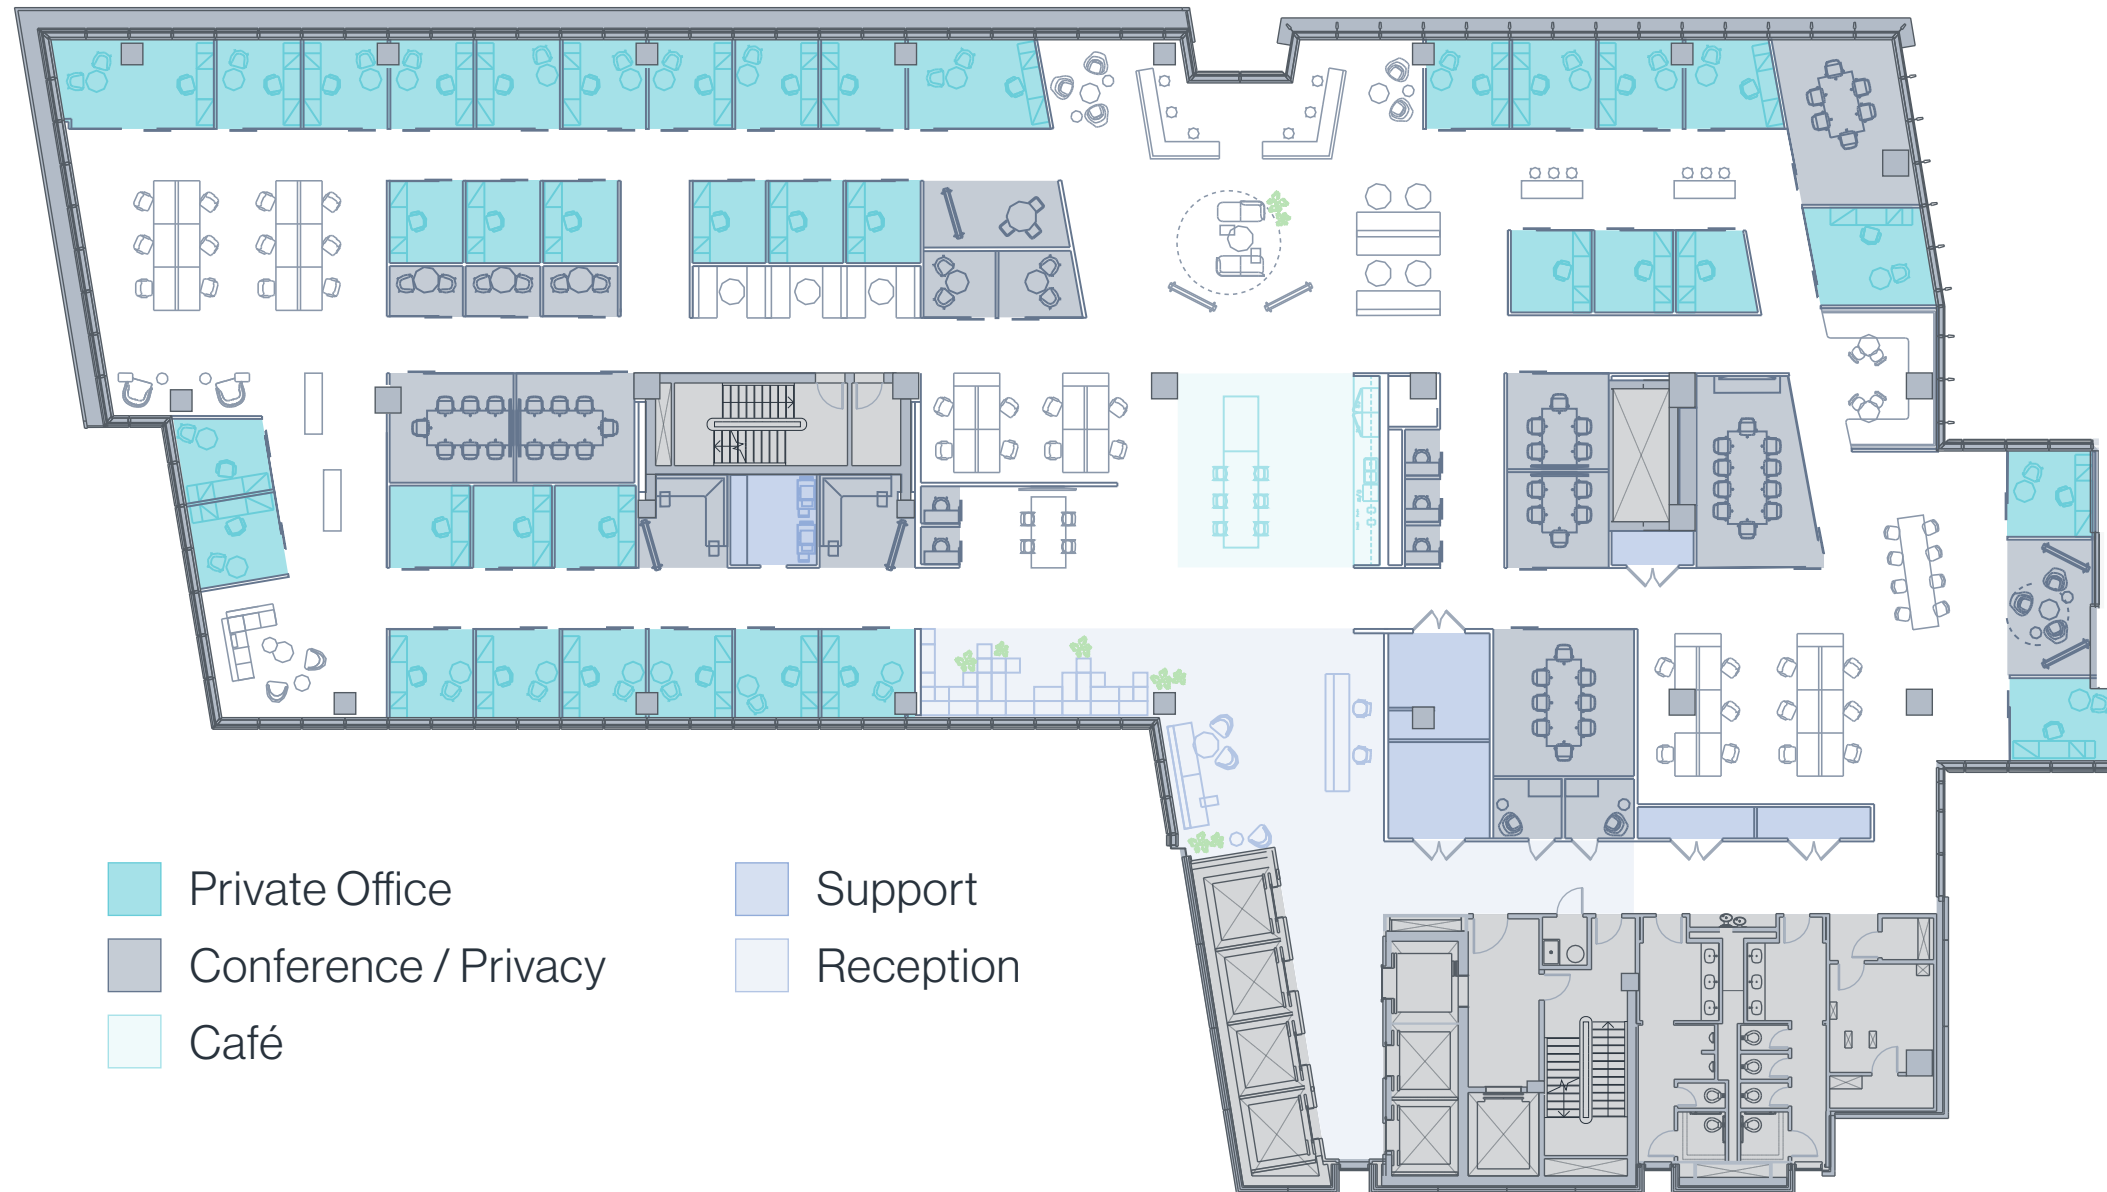

**TYPICAL FLOORS 9-15 TEST FIT
(OFFICE)**

22,373^{RSF}

Private Office	37	Conference / Meeting	64
Open Work Area	31	Pantry	6
Assignable seats	68	Work Collab. / Lounge	70
		Phone Room	7

- Private Office
- Conference / Privacy
- Café
- Support
- Reception