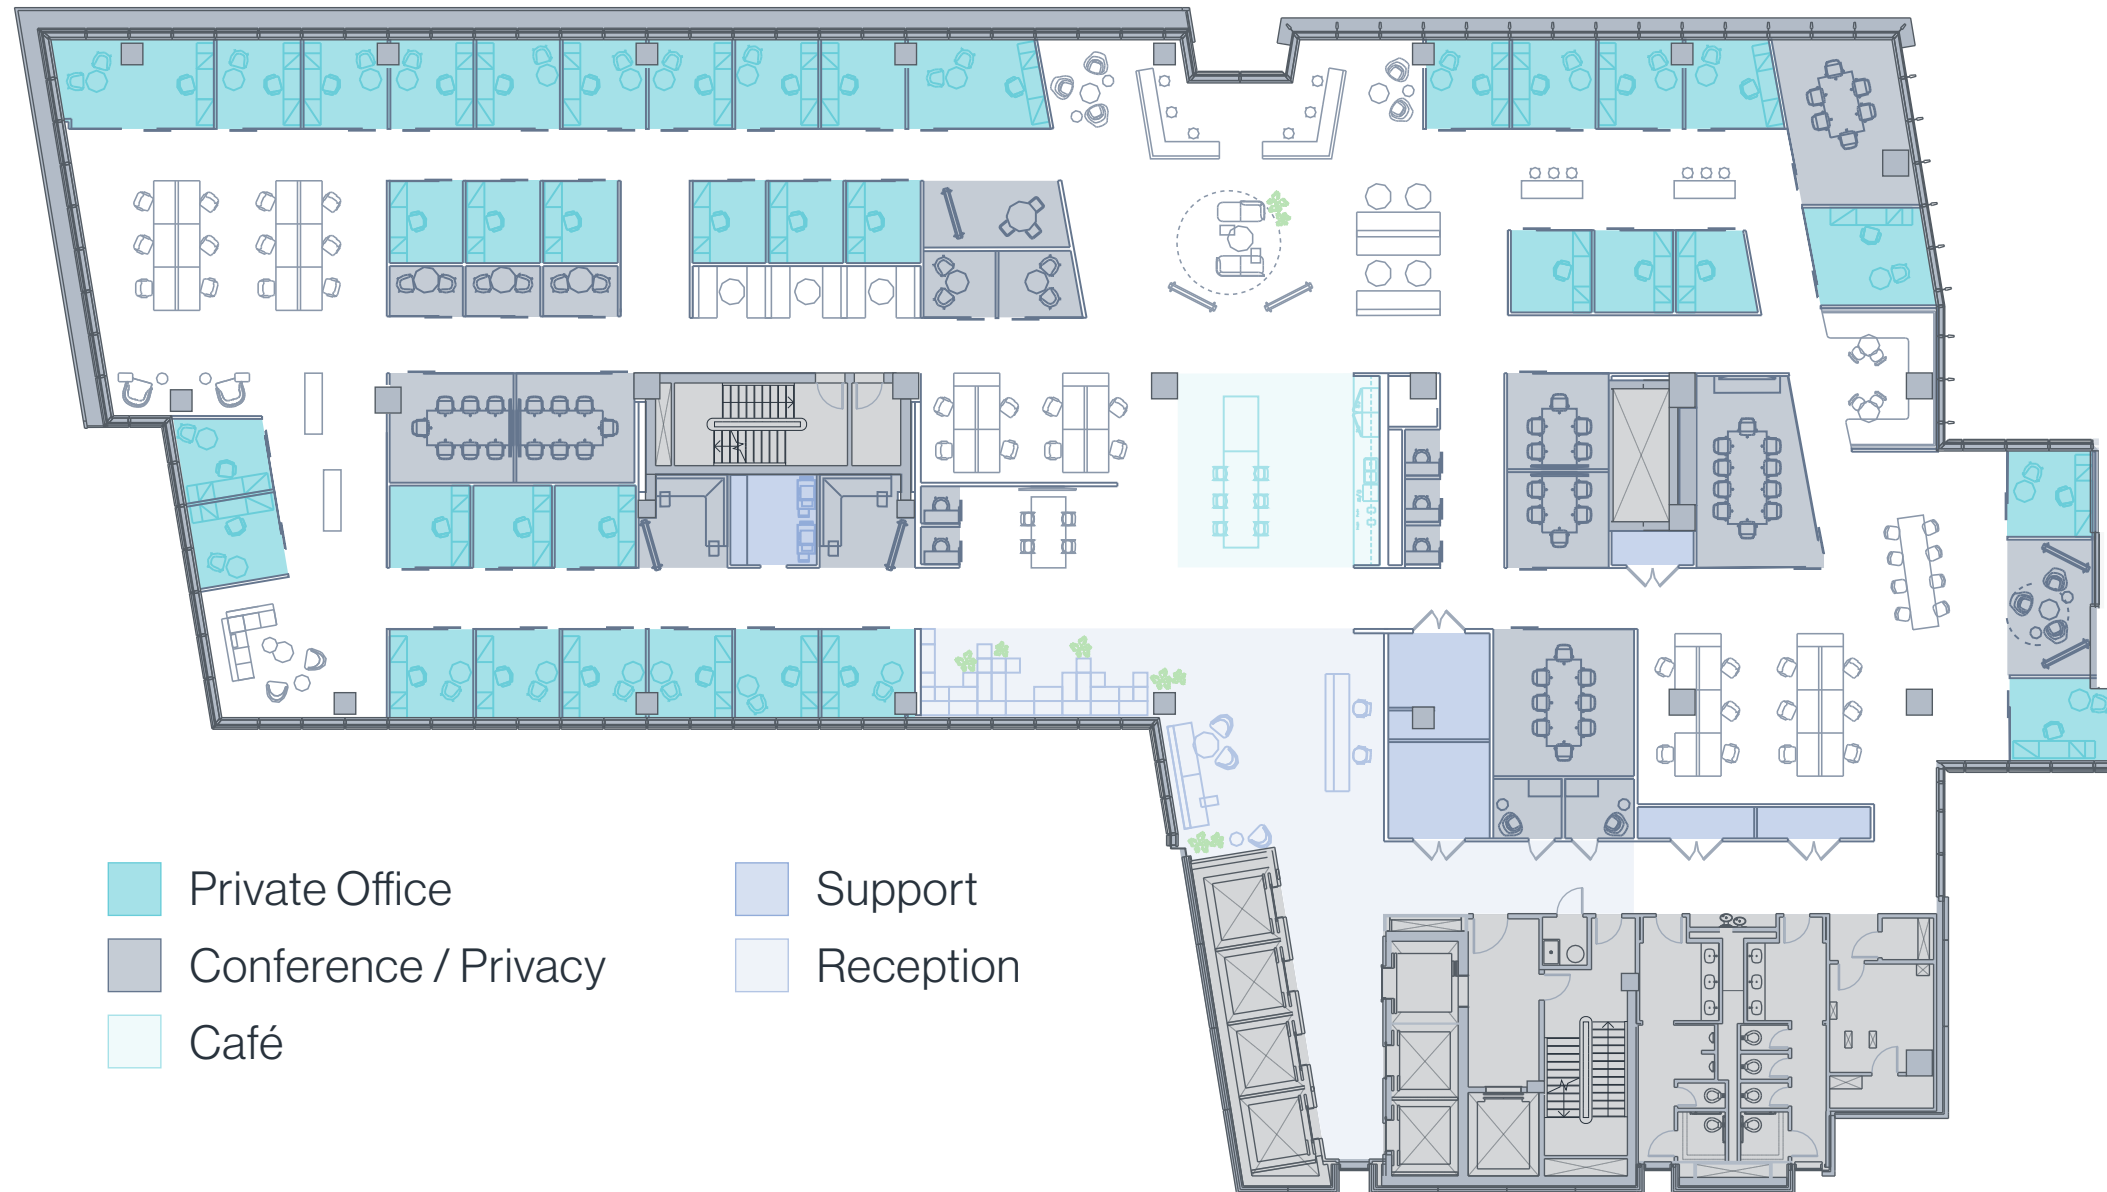

**TYPICAL FLOORS 10 - 14 (TEST FIT)
OFFICE**

23,128^{RSF}

Private Office	37	Conference / Meeting	64
Open Work Area	31	Pantry	6
Assignable seats	68	Work Collab. / Lounge	70
		Phone Room	7

- Private Office
- Conference / Privacy
- Café
- Support
- Reception