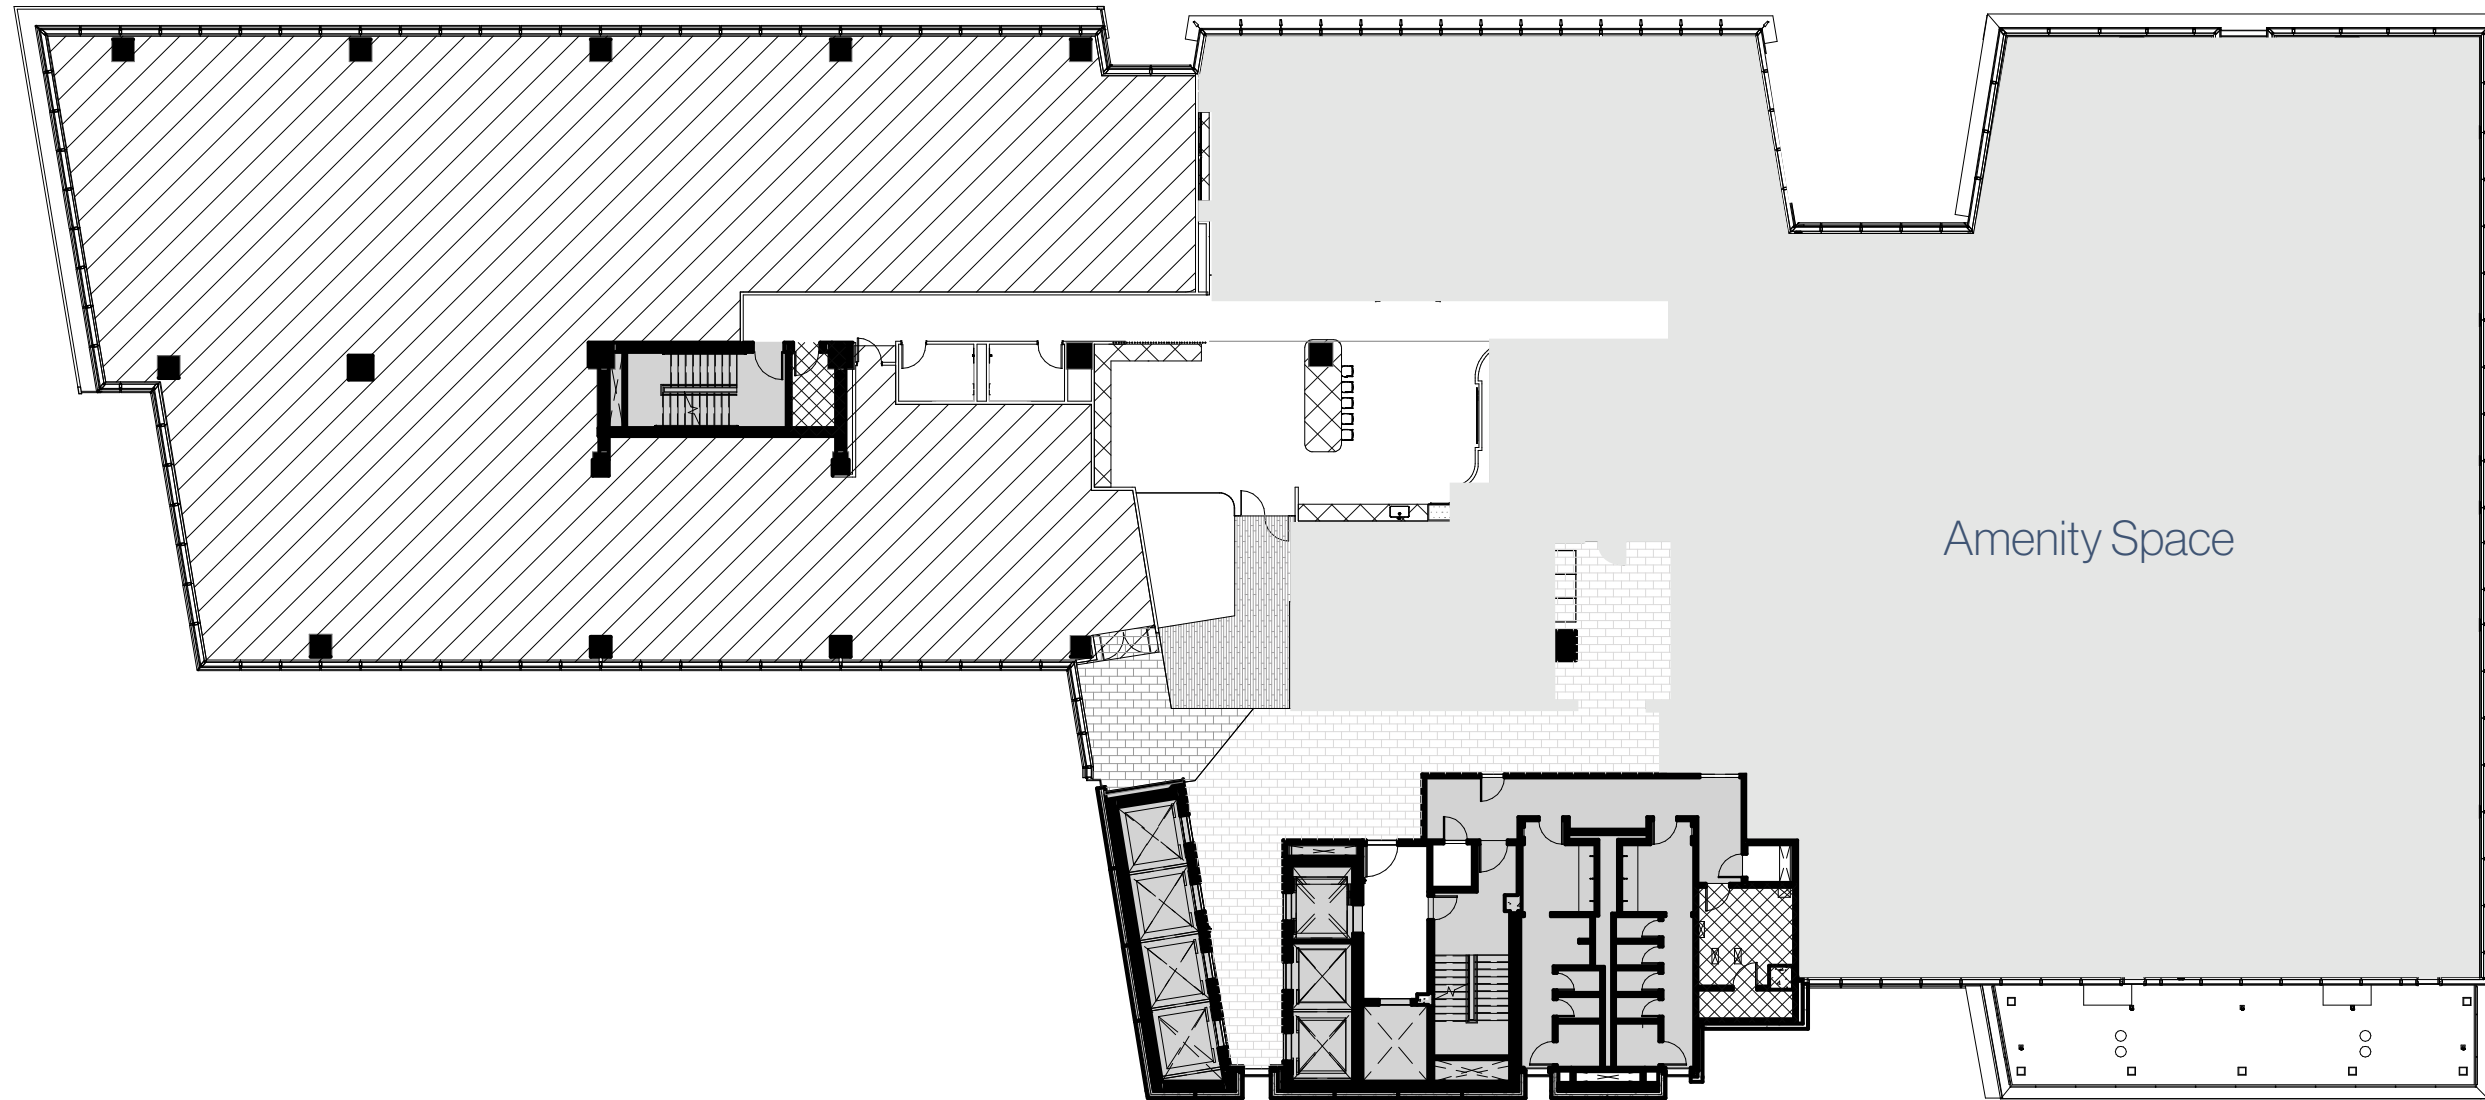

FLOOR 18 SINGLE TENANT

10,900 RSF

CONTACT US

7373 WISCONSIN AVENUE, BETHESDA, MD 20814

Keith Foery

301.896.9028  
keith.foery@  
transwestern.com

Phil McCarthy

301.896.9011  
phil.mccarthy@  
transwestern.com