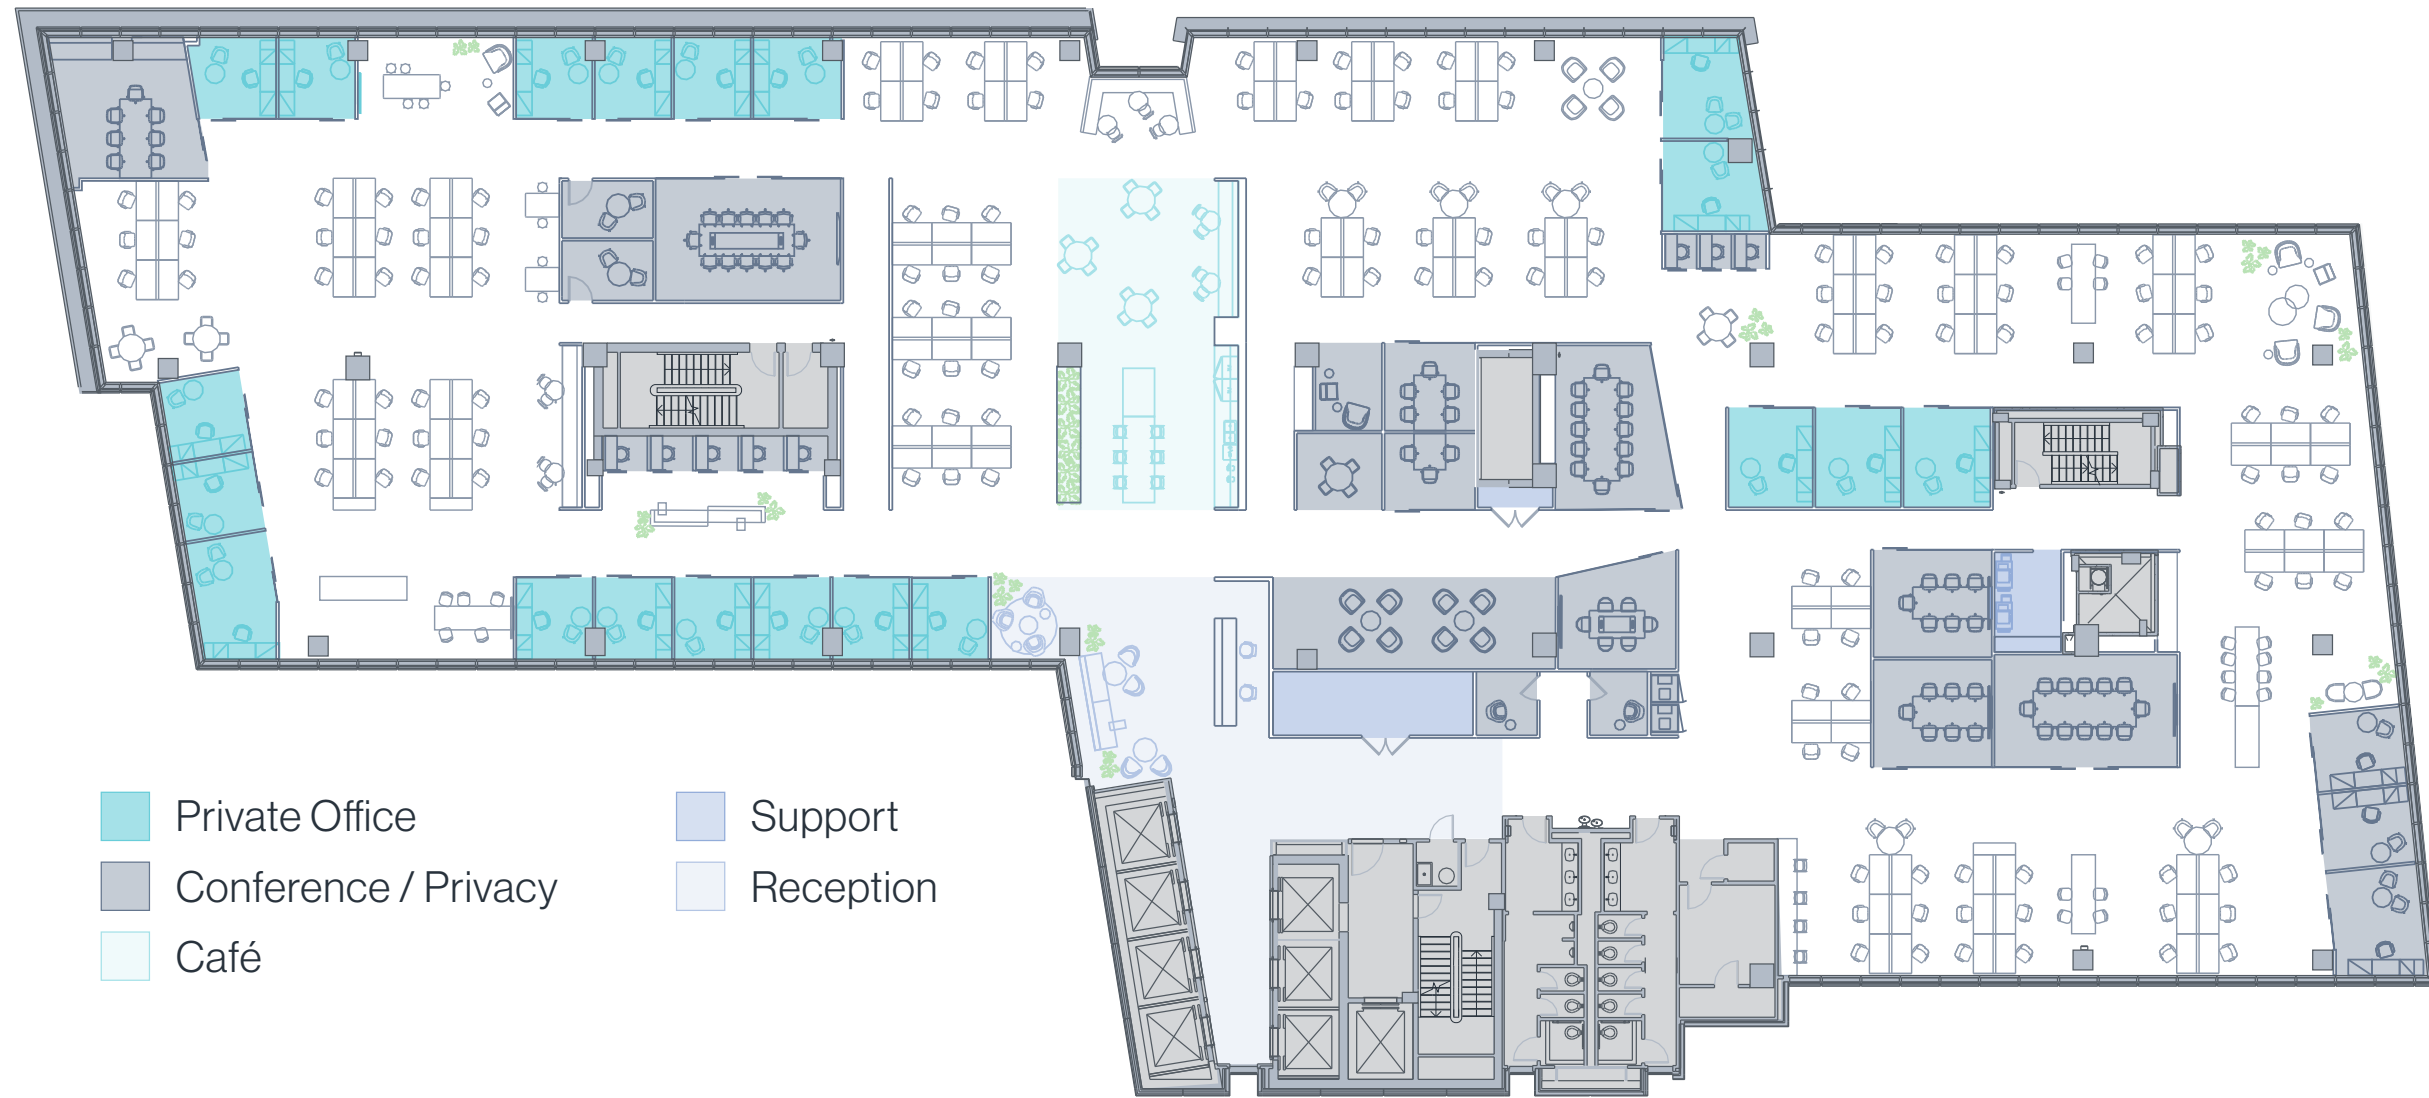

**FLOORS 20 & 21 TEST FIT
(HYBRID)**

30,333 RSF

Private Office	23	Conference / Meeting	89
Open Work Area	135	Pantry	26
Assignable seats	158	Work Collab. / Lounge	70
		Phone Room	12

- Private Office
- Support
- Conference / Privacy
- Reception
- Café