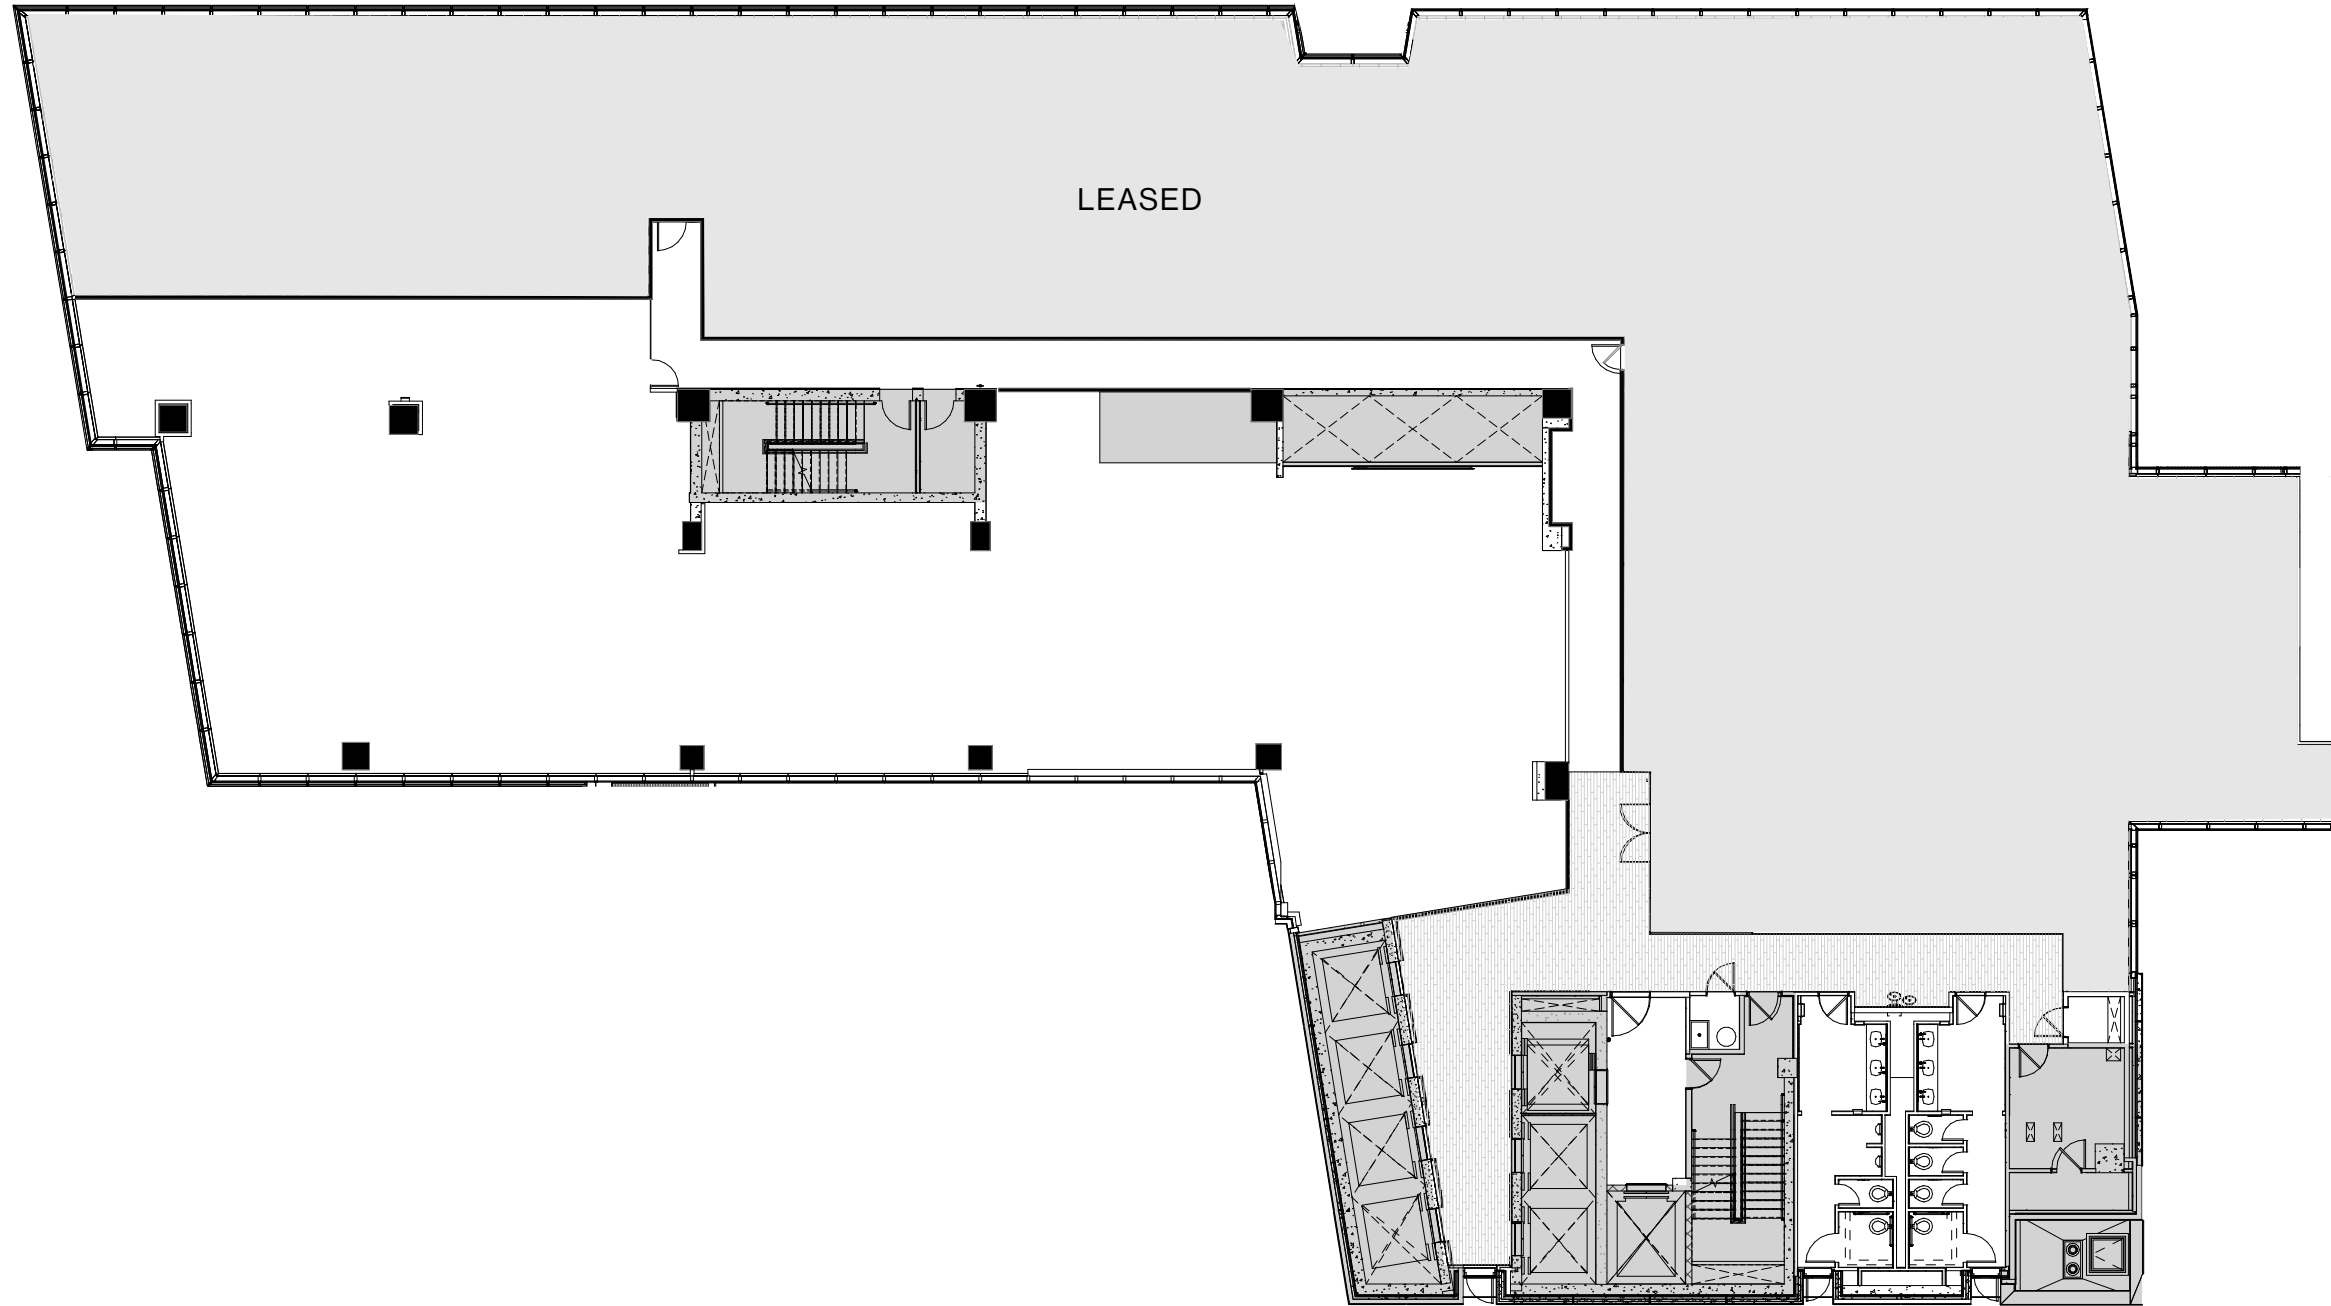

FLOOR 7 MULTI-TENANT

8,421^{RSF}

Keith Foery

301.896.9028
keith.foery@
transwestern.com

Phil McCarthy

301.896.9011
phil.mccarthy@
transwestern.com

Mark Boyce

301.896.9090
mark.boyce@
transwestern.com